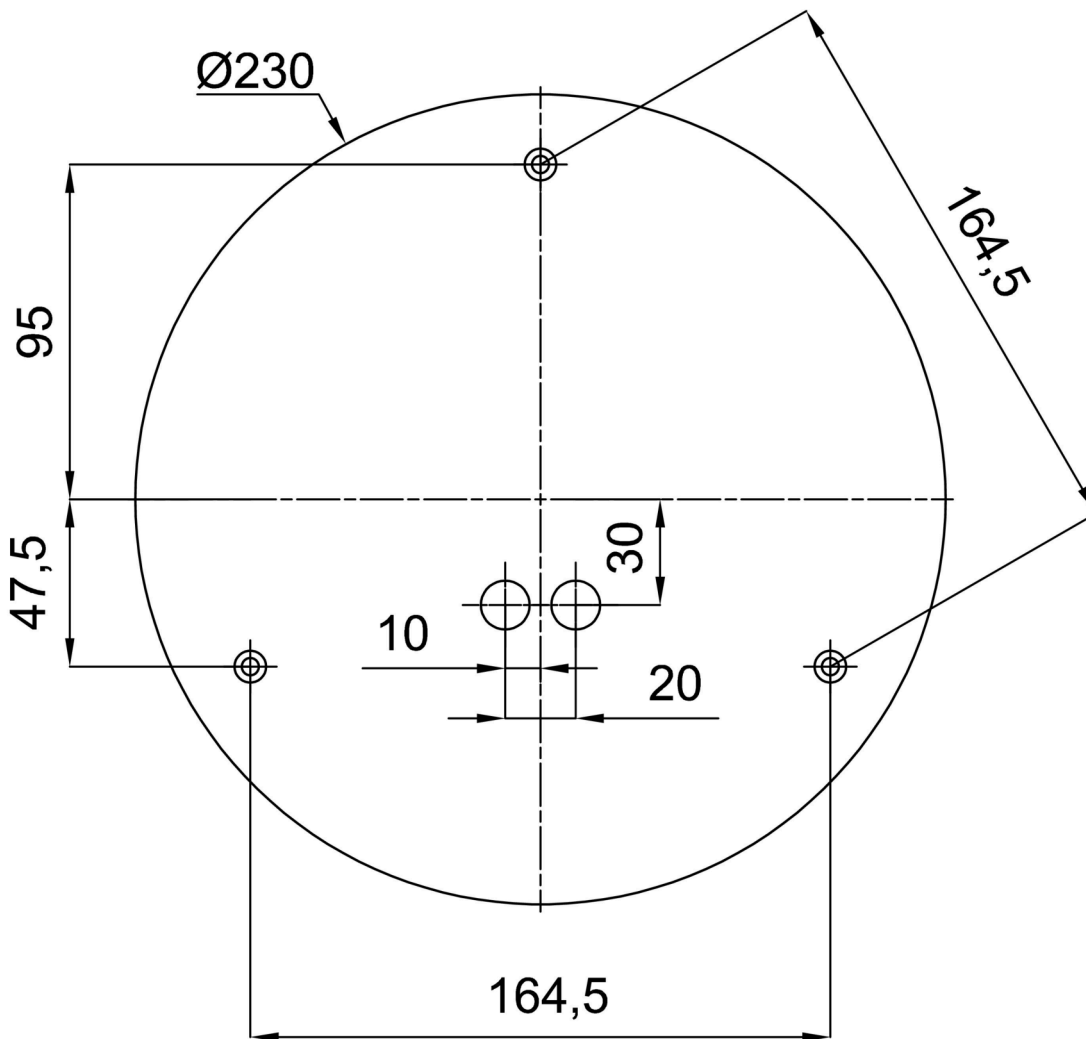

## Technical

Types of luminaires	Emergency combined
Mounting type	Suspended - rod
Base material	brass
Shade material	opal polymethyl methacrylate
Base color	polished brass
Shade color	white
Holding the shade	steel holder
Mounting location	ceiling
Width	500 mm
Length	500 mm
Height	500 mm
Diameter	Ø 500 mm
Hinge length	800 mm
mounting holes (diameter)	3xØ5mm
Cable entrance	2xØ16mm
Energy Class	D
Impact strength	IK06
Operating temperature	from 0°C to +30°C

## Installation dimensions: