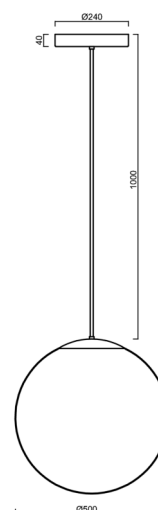

## Technical

Types of luminaires	Emergency combined
Mounting type	Suspended - rod
Base material	brass
Shade material	opal polymethyl methacrylate
Base color	polished brass
Shade color	white
Holding the shade	steel holder
Mounting location	ceiling
Width	500 mm
Length	500 mm
Height	500 mm
Diameter	Ø 500 mm
Hinge length	800 mm
mounting holes (diameter)	3xØ5mm
Cable entrance	2xØ16mm
Energy Class	D
Impact strength	IK06
Operating temperature	from 0°C to +30°C

## Installation dimensions: