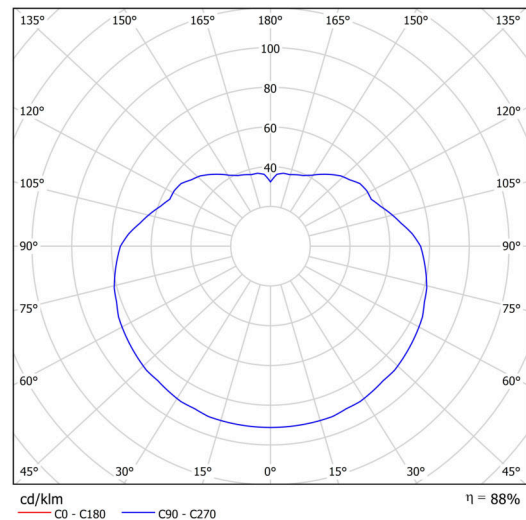

Luminous

Lum. flux of luminaire	8450 lm
Lum. flux of light source	9600 lm
Lum. flux of light source in emergency mode	150 lm
Luminaire efficacy	143 lm/W
Temperature	4000 K
Rated life time LED L80/B10	100000 hours
CRI	Ra80