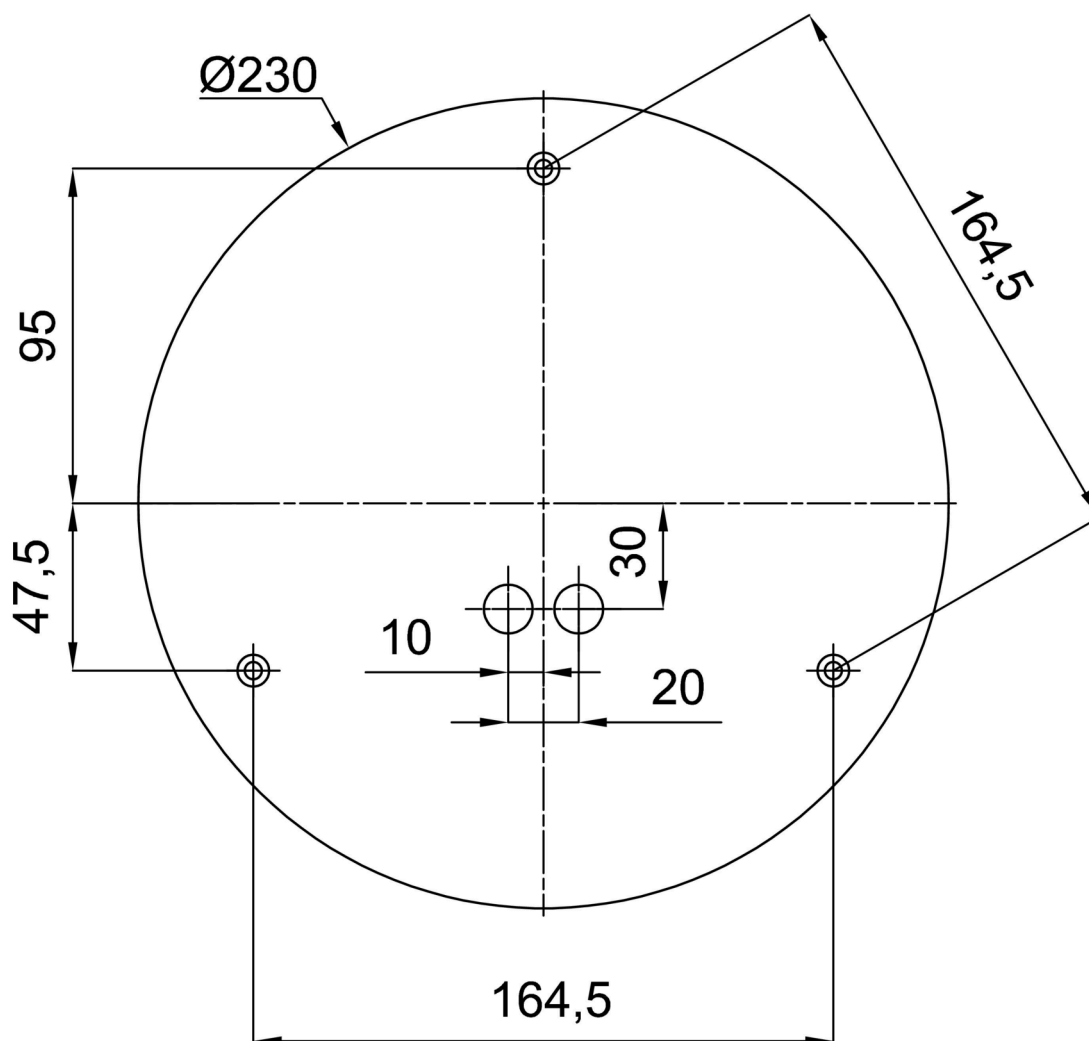

Technical

Types of luminaires	Emergency combined
Mounting type	Suspended - rod
Base material	steel
Shade material	opal polymethyl methacrylate
Base color	black Ral9005
Shade color	white
Holding the shade	steel holder
Mounting location	ceiling
Width	500 mm
Length	500 mm
Height	500 mm
Diameter	ø 500 mm
Hinge length	1000 mm
mounting holes (diameter)	3xø5mm
Cable entrance	2xø16mm
Energy Class	D
Impact strength	IK06
Operating temperature	from 0°C to +30°C

*The warranty for the batteries is valid for 12 months from the date of purchase.

Installation dimensions:

Additional assortment:

Lampshade

Product code	Name	Color	Description	Picture	Drawing
20604	PM4-M	white	příslušenství		