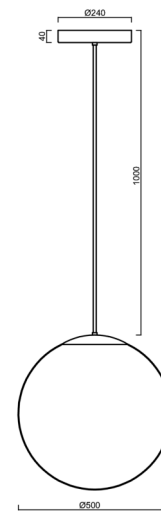

ISIS P4 PM-M HP

LED-5L08E950Z11/PM4M/a5/NK1W C 4K##

WWW.OSMONT.CZ

ISIS P4 PM-M HP

Product code: ISI72699

Type: LED-5L08E950Z11/PM4M/a5/NK1W C 4K##

Short description of the luminaire: Black colour | pendant high-power LED light with emergency backup combined | matt PMMA shade | rod pendant 100 cm |

Technical

Types of luminaires	Emergency combined
Mounting type	Suspended - rod
Base material	steel
Shade material	opal polymethyl methacrylate
Base color	black Ral9005
Shade color	white
Holding the shade	steel holder
Mounting location	ceiling
Width	500 mm
Length	500 mm
Height	500 mm
Diameter	ø 500 mm
Hinge length	1000 mm
mounting holes (diameter)	3xø5mm
Cable entrance	2xø16mm
Energy Class	D
Impact strength	IK06
Operating temperature	from 0°C to +30°C