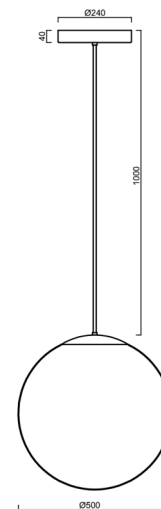

## Technical

Types of luminaires	Emergency combined
Mounting type	Suspended - rod
Base material	steel
Shade material	opal polymethyl methacrylate
Base color	white Ral9003
Shade color	white
Holding the shade	steel holder
Mounting location	ceiling
Width	500 mm
Length	500 mm
Height	500 mm
Diameter	ø 500 mm
Hinge length	400 mm
mounting holes (diameter)	3xø5mm
Cable entrance	2xø16mm
Energy Class	D
Impact strength	IK06
Operating temperature	from 0°C to +30°C

## Installation dimensions: