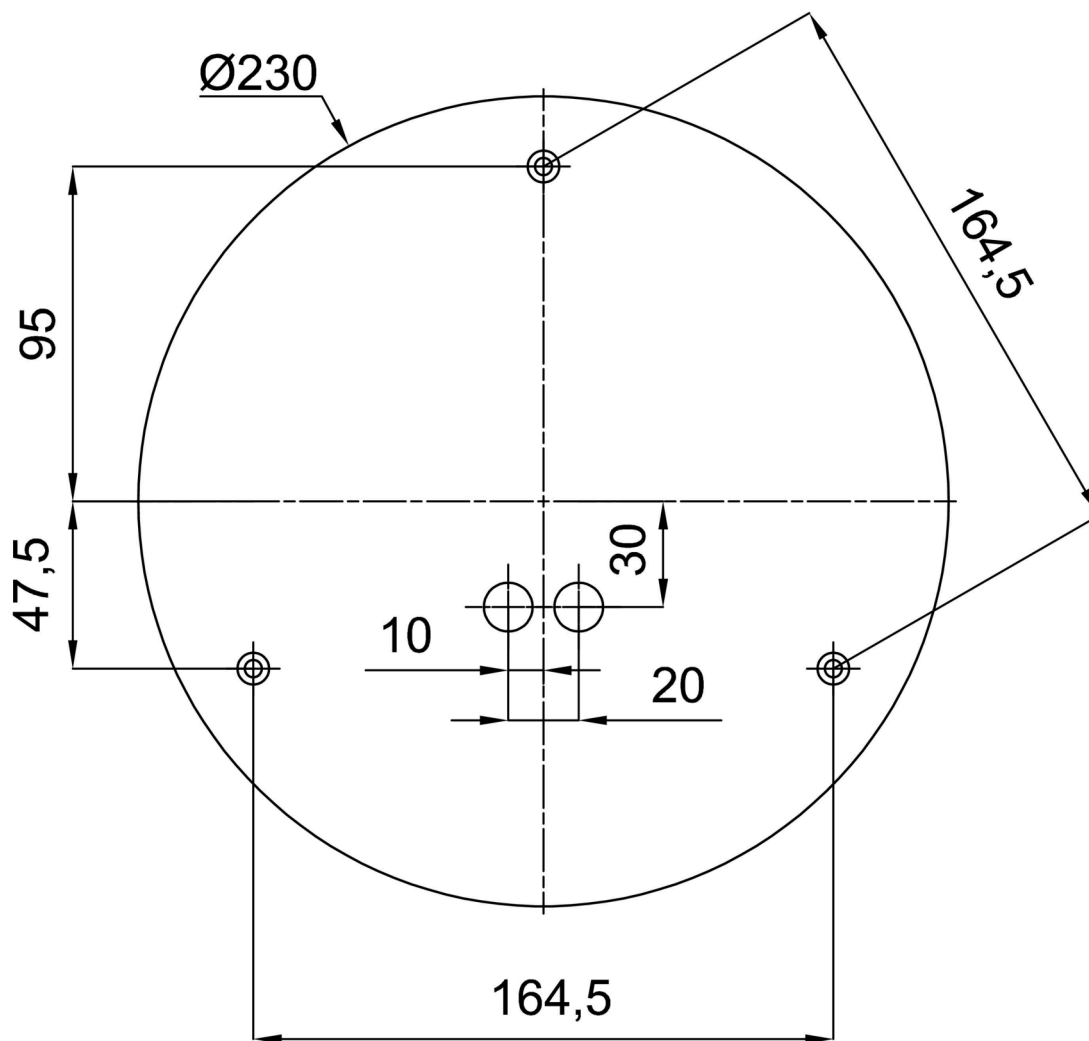

Technical

Types of luminaires	Emergency combined
Mounting type	Suspended - rod
Base material	brass
Shade material	opal polymethyl methacrylate
Base color	polished brass
Shade color	white
Holding the shade	steel holder
Mounting location	ceiling
Width	500 mm
Length	500 mm
Height	500 mm
Diameter	Ø 500 mm
Hinge length	600 mm
mounting holes (diameter)	3xØ5mm
Cable entrance	2xØ16mm
Energy Class	D
Impact strength	IK06
Operating temperature	from 0°C to +30°C

*The warranty for the batteries is valid for 12 months from the date of purchase.

Installation dimensions:

Additional assortment:

Lampshade

Product code	Name	Color	Description	Picture	Drawing
20604	PM4-M	white	příslušenství		