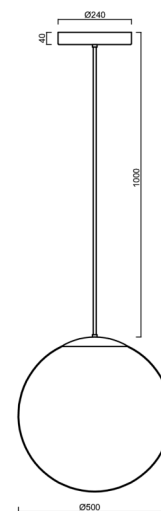

ISIS P4 PM-M HP

LED-5L08E950Z11/PM4M/a2/NK1W MS 3K##

WWW.OSMONT.CZ

ISIS P4 PM-M HP

Product code: ISI72201

Type: LED-5L08E950Z11/PM4M/a2/NK1W MS 3K##

Short description of the luminaire: Brass polished | pendant high-power LED light with emergency backup combined | matt PMMA shade | rod pendant 40 cm |

Technical

Types of luminaires	Emergency combined
Mounting type	Suspended - rod
Base material	brass
Shade material	opal polymethyl methacrylate
Base color	polished brass
Shade color	white
Holding the shade	steel holder
Mounting location	ceiling
Width	500 mm
Length	500 mm
Height	500 mm
Diameter	Ø 500 mm
Hinge length	400 mm
mounting holes (diameter)	3xØ5mm
Cable entrance	2xØ16mm
Energy Class	D
Impact strength	IK06
Operating temperature	from 0°C to +30°C