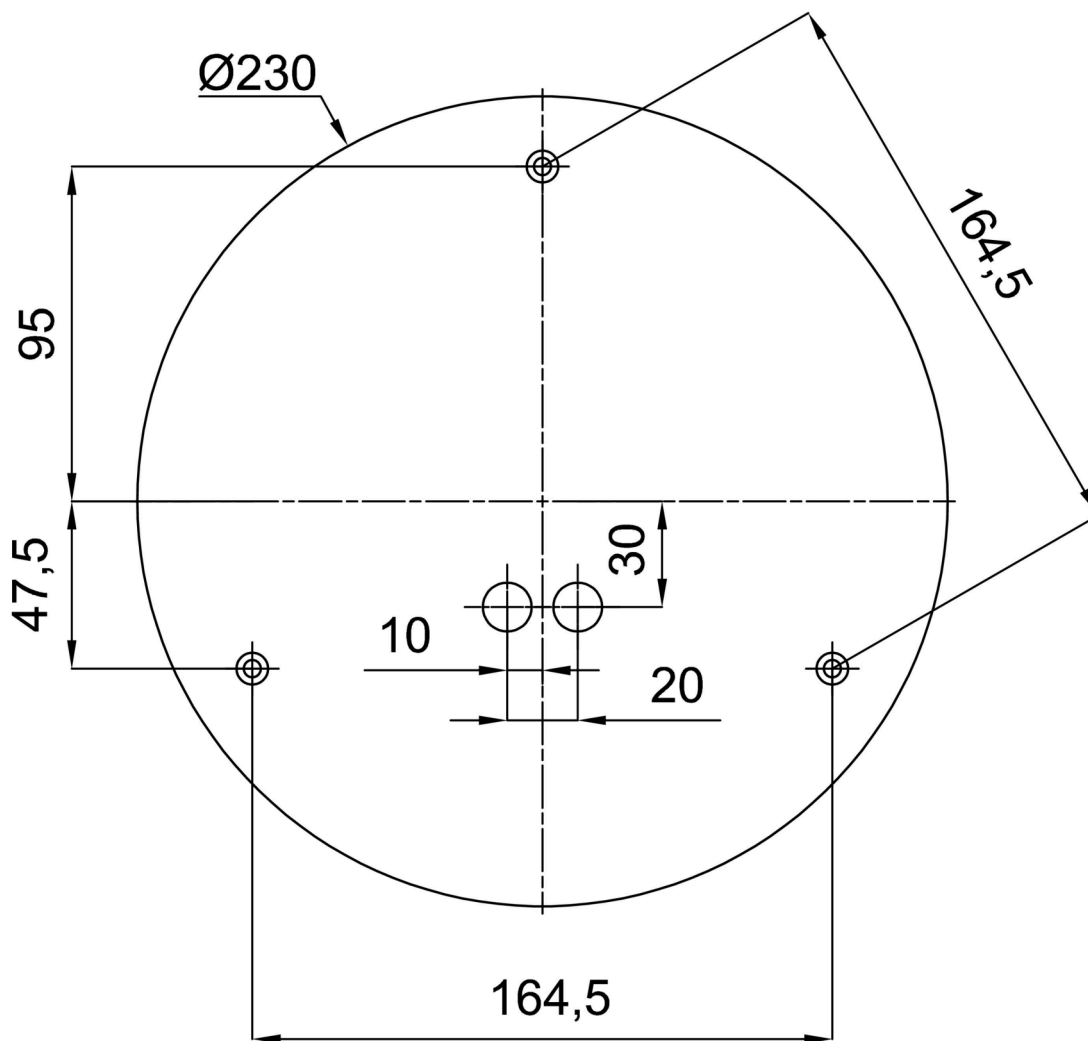

Technical

Types of luminaires	Emergency combined
Mounting type	Suspended - rod
Base material	brass
Shade material	opal polymethyl methacrylate
Base color	polished brass
Shade color	white
Holding the shade	steel holder
Mounting location	ceiling
Width	500 mm
Length	500 mm
Height	500 mm
Diameter	Ø 500 mm
Hinge length	400 mm
mounting holes (diameter)	3xØ5mm
Cable entrance	2xØ16mm
Energy Class	D
Impact strength	IK06
Operating temperature	from 0°C to +30°C

*The warranty for the batteries is valid for 12 months from the date of purchase.

Installation dimensions:

Additional assortment:

Lampshade

Product code	Name	Color	Description	Picture	Drawing
20604	PM4-M	white	příslušenství		