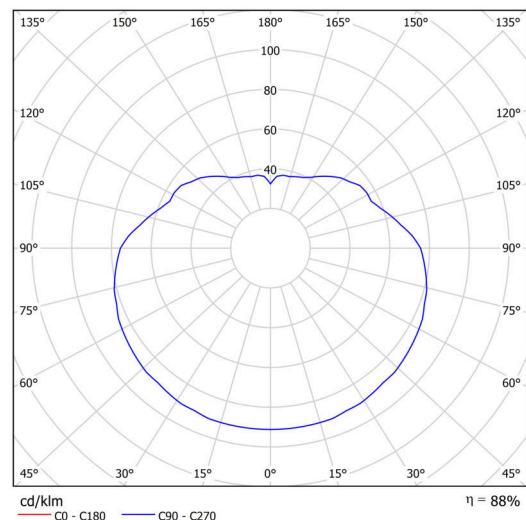

Luminous

Lum. flux of luminaire	8100 lm
Lum. flux of light source	9200 lm
Lum. flux of light source in emergency mode	150 lm
Luminaire efficacy	137 lm/W
Temperature	3000 K
Rated life time LED L80/B10	100000 hours
CRI	Ra80