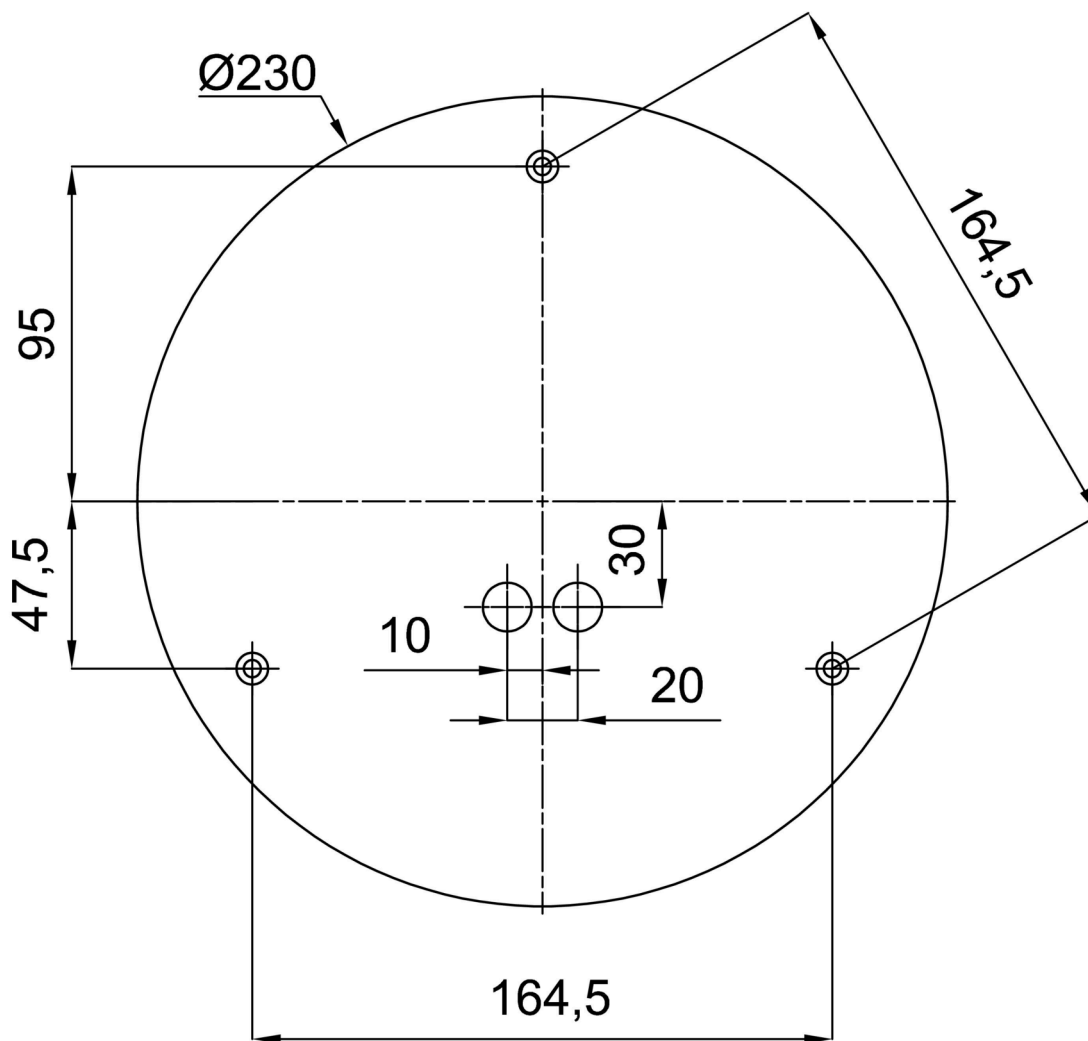

## Technical

Types of luminaires	Emergency combined
Mounting type	Suspended - rod
Base material	steel
Shade material	opal polymethyl methacrylate
Base color	black Ral9005
Shade color	white
Holding the shade	steel holder
Mounting location	ceiling
Width	500 mm
Length	500 mm
Height	500 mm
Diameter	Ø 500 mm
Hinge length	600 mm
mounting holes (diameter)	3xØ5mm
Cable entrance	2xØ16mm
Energy Class	D
Impact strength	IK06
Operating temperature	from 0°C to +30°C

## Installation dimensions: