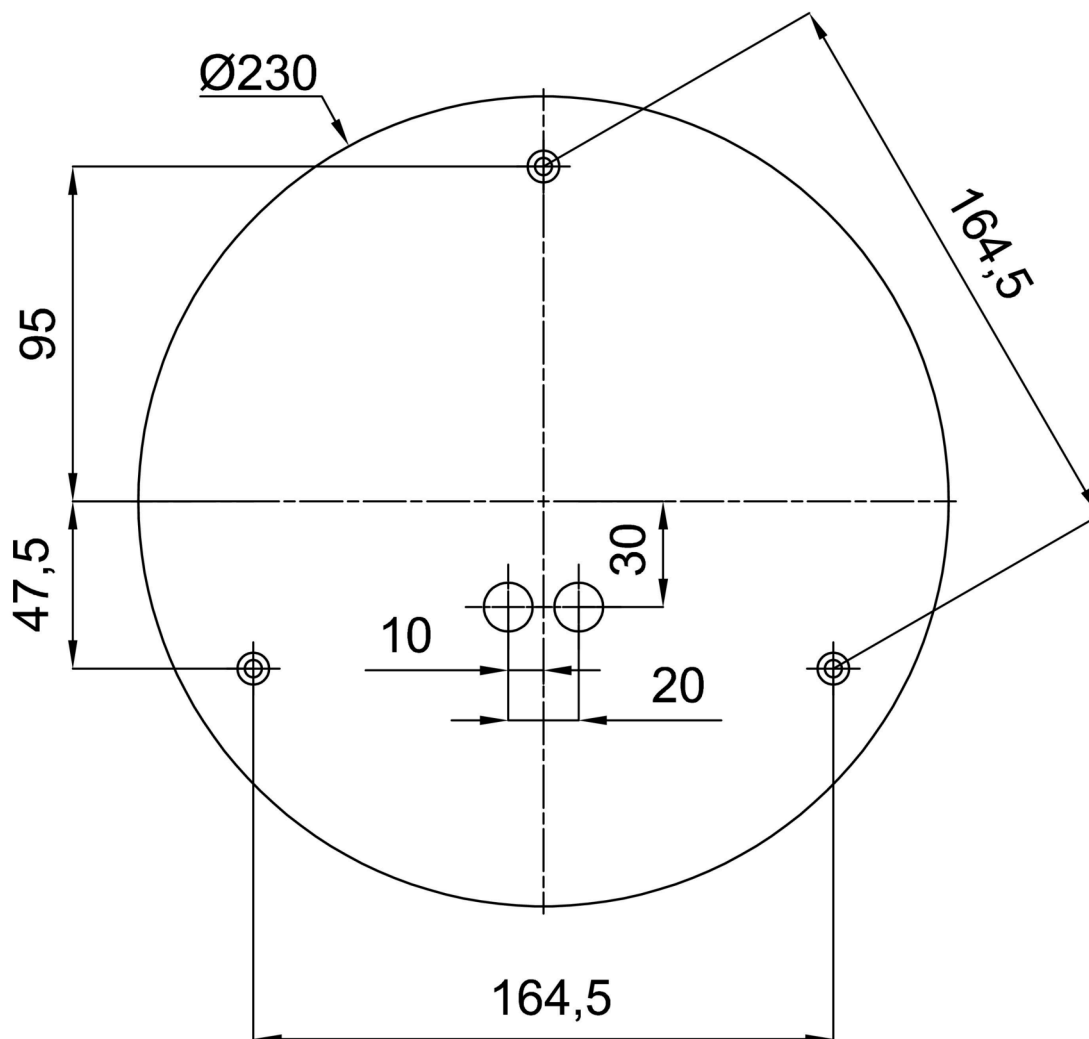

## Technical

Types of luminaires	Emergency combined
Mounting type	Suspended - rod
Base material	steel
Shade material	opal polymethyl methacrylate
Base color	white Ral9003
Shade color	white
Holding the shade	steel holder
Mounting location	ceiling
Width	500 mm
Length	500 mm
Height	500 mm
Diameter	Ø 500 mm
Hinge length	200 mm
mounting holes (diameter)	3xØ5mm
Cable entrance	2xØ16mm
Energy Class	D
Impact strength	IK06
Operating temperature	from 0°C to +30°C

## Installation dimensions: