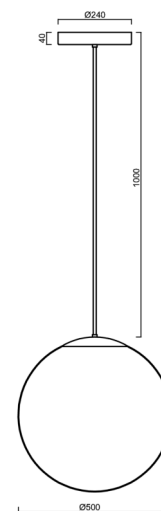

## Technical

Types of luminaires	Emergency combined
Mounting type	Suspended - rod
Base material	steel
Shade material	opal polymethyl methacrylate
Base color	white Ral9003
Shade color	white
Holding the shade	steel holder
Mounting location	ceiling
Width	500 mm
Length	500 mm
Height	500 mm
Diameter	Ø 500 mm
Hinge length	200 mm
mounting holes (diameter)	3xØ5mm
Cable entrance	2xØ16mm
Energy Class	D
Impact strength	IK06
Operating temperature	from 0°C to +30°C

## Installation dimensions: