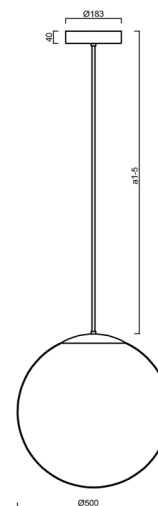

ISIS P4 PM-M HP

LED-5L08E950Z11/PM4M/a1 MS DALI 4K##

WWW.OSMONT.CZ

ISIS P4 PM-M HP

Product code: ISI70650

Type: LED-5L08E950Z11/PM4M/a1 MS DALI 4K##

Short description of the luminaire: Brass polished | pendant high-power LED light DALI | matt PMMA shadel rod pendant 20 cm |

Technical

Types of luminaires	Dimmable
Mounting type	Suspended - rod
Base material	brass
Shade material	opal polymethyl methacrylate
Base color	polished brass
Shade color	white
Holding the shade	steel holder
Mounting location	ceiling
Width	500 mm
Length	500 mm
Height	500 mm
Diameter	Ø 500 mm
Hinge length	200 mm
mounting holes (diameter)	3xØ5mm
Cable entrance	2xØ16mm
Energy Class	D
Impact strength	IK06
Operating temperature	from -20°C to +30°C

Eulum data for calculation programs are available at www.osmont.cz.

Logistic

EAN	8591728043278
Weight NTTO	4.4 Kg
Weight BTTO	6.3 Kg
Number of cartons	2 pcs
Package volume	0.157 m ³
Package 1 width	0.52 m
Package 1 length	0.52 m
Package 1 height	0.53 m
Warranty*	60 months

*The warranty for the batteries is valid for 12 months from the date of purchase.

Installation dimensions:

Additional assortment:

Lampshade

Product code	Name	Color	Description	Picture	Drawing
20604	PM4-M	white	příslušenství	