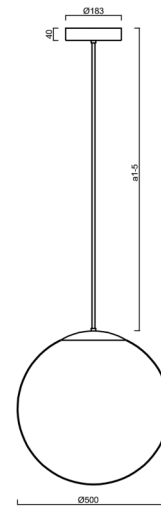

ISIS P4 PM-M HP

LED-5L08E950Z11/PM4M/a2 B 4K##

WWW.OSMONT.CZ

ISIS P4 PM-M HP

Product code: ISI70626

Type: LED-5L08E950Z11/PM4M/a2 B 4K##

Short description of the luminaire: White colour | pendant high-power LED light ON/OFF | matt PMMA shadel rod pendant 40 cm |

Technical

Types of luminaires	Classic on/off
Mounting type	Suspended - rod
Base material	steel
Shade material	opal polymethyl methacrylate
Base color	white Ral9003
Shade color	white
Holding the shade	steel holder
Mounting location	ceiling
Width	500 mm
Length	500 mm
Height	500 mm
Diameter	Ø 500 mm
Hinge length	400 mm
mounting holes (diameter)	3xØ5mm
Cable entrance	2xØ16mm
Energy Class	D
Impact strength	IK06
Operating temperature	from -20°C to +30°C

Eulum data for calculation programs are available at www.osmont.cz.

Logistic

EAN	8591728043032
Weight NTTO	4.4 Kg
Weight BTTO	6.3 Kg
Number of cartons	2 pcs
Package volume	0.164 m ³
Package 1 width	0.52 m
Package 1 length	0.52 m
Package 1 height	0.53 m
Warranty*	60 months

*The warranty for the batteries is valid for 12 months from the date of purchase.

Installation dimensions:

Additional assortment:

Lampshade

Product code	Name	Color	Description	Picture	Drawing
20604	PM4-M	white	příslušenství		