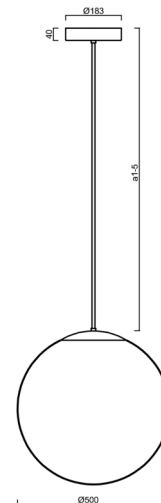

## Technical

Types of luminaires	Dimmable
Mounting type	Suspended - rod
Base material	steel
Shade material	opal polymethyl methacrylate
Base color	black Ral9005
Shade color	white
Holding the shade	steel holder
Mounting location	ceiling
Width	500 mm
Length	500 mm
Height	500 mm
Diameter	Ø 500 mm
Hinge length	200 mm
mounting holes (diameter)	3xØ5mm
Cable entrance	2xØ16mm
Energy Class	D
Impact strength	IK06
Operating temperature	from -20°C to +30°C