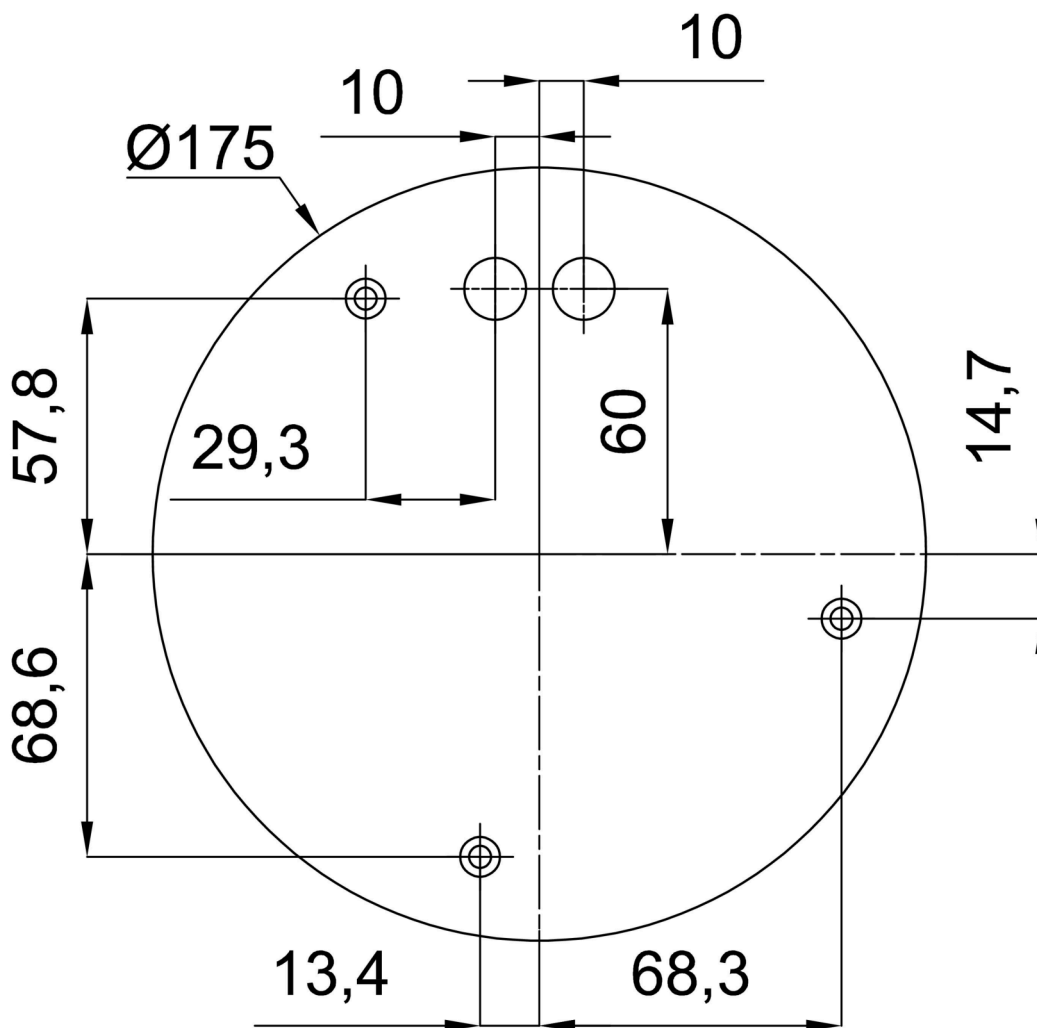

Logistic

EAN	8591728040222
Weight NTTO	4.4 Kg
Weight BTTO	6.3 Kg
Number of cartons	2 pcs
Package volume	0.157 m³
Package 1 width	0.52 m
Package 1 length	0.52 m
Package 1 height	0.53 m
Warranty*	60 months

*The warranty for the batteries is valid for 12 months from the date of purchase.

Installation dimensions: