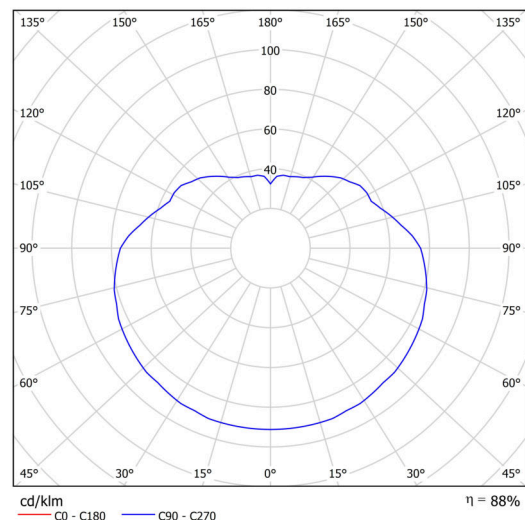

Luminous

Lum. flux of luminaire	8100 lm
Lum. flux of light source	9200 lm
Luminaire efficacy	137 lm/W
Temperature	3000 K
Rated life time LED L80/B10	100000 hours
CRI	Ra80
MacAdam	3
Blue light hazard	Risk group 0