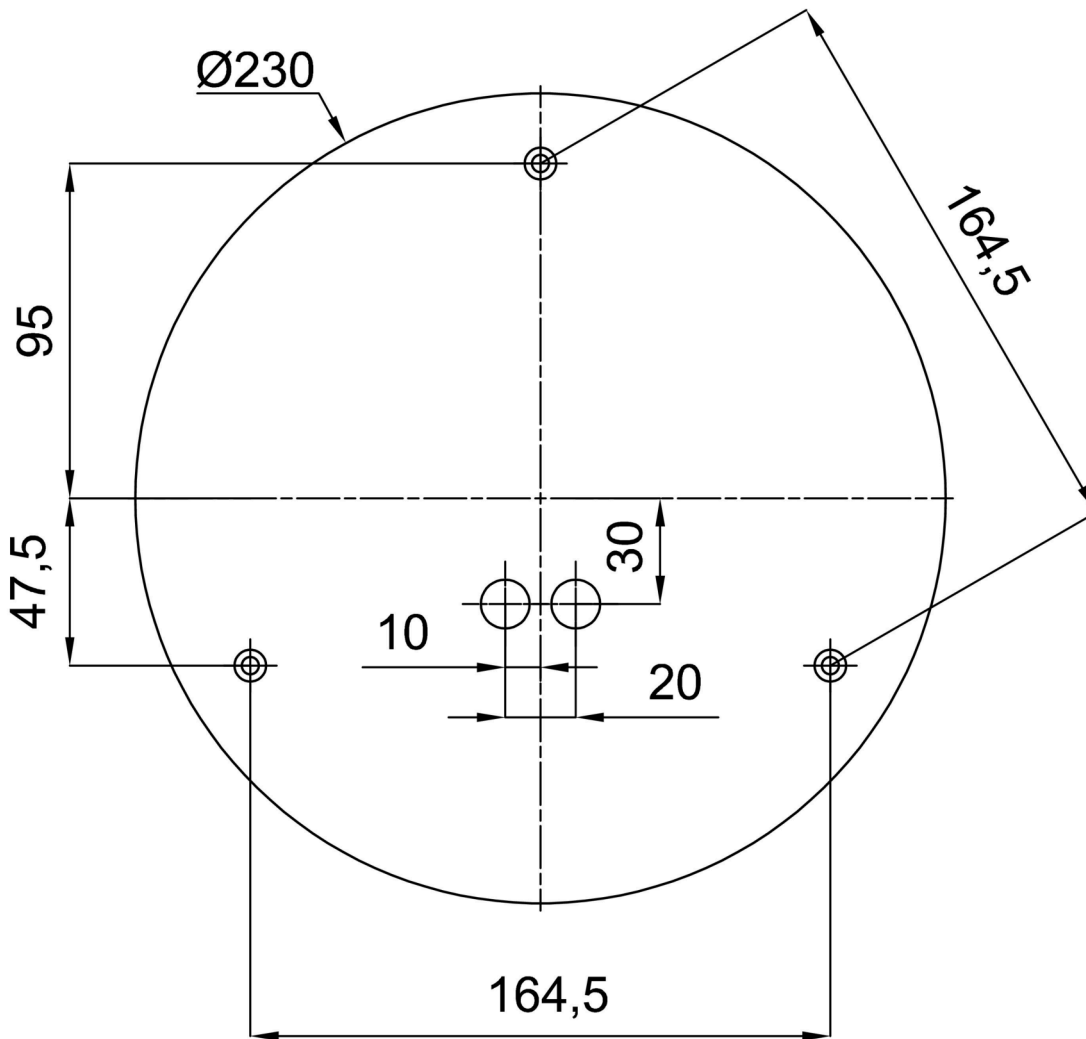

Technical

| | |
|---------------------------|------------------------------|
| Types of luminaires | Emergency combined SELFTEST |
| Mounting type | Suspended - rod |
| Base material | steel |
| Shade material | opal polymethyl methacrylate |
| Base color | black Ral9005 |
| Shade color | white |
| Holding the shade | steel holder |
| Mounting location | ceiling |
| Width | 500 mm |
| Length | 500 mm |
| Height | 500 mm |
| Hinge length | 200 mm |
| mounting holes (diameter) | 3xØ5mm |
| Cable entrance | 2xØ16mm |
| Energy Class | D |
| Impact strength | IK06 |
| Operating temperature | from -20°C to +30°C |

Eulum data for calculation programs are available at www.osmont.cz.

Logistic

| | |
|-------------------|----------------------|
| EAN | 8591728156640 |
| Weight NTTO | 4.4 Kg |
| Weight BTTO | 6.3 Kg |
| Number of cartons | 2 pcs |
| Package volume | 0.157 m ³ |
| Package 1 width | 0.52 m |
| Package 1 length | 0.52 m |
| Package 1 height | 0.53 m |
| Warranty* | 60 months |

*The warranty for the batteries is valid for 12 months from the date of purchase.

Installation dimensions:

Additional assortment:

Lampshade

| Product code | Name | Color | Description | Picture | Drawing |
|--------------|-------|-------|---------------|---|---------|
| 20604 | PM4-M | white | příslušenství |  | |