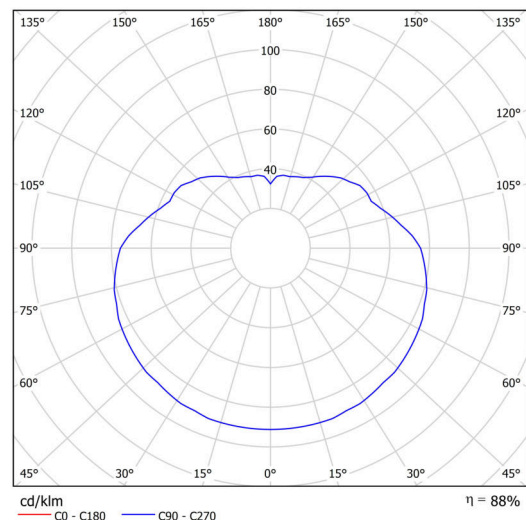

Luminous

Lum. flux of luminaire	8450 lm
Lum. flux of light source	9600 lm
Lum. flux of light source in emergency mode	200 lm
Temperature	4000 K
Rated life time LED L80/B10	100000 hours
CRI	Ra80
MacAdam	3
Blue light hazard	Risk group 0

Eulum data for calculation programs are available at www.osmont.cz.