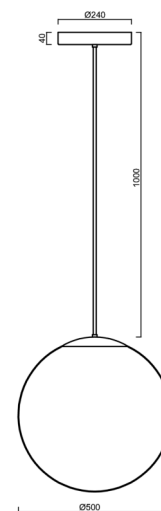

ISIS P4 PM-M HP

LED-5L08E950Z11/PM4M/a1 NK3HST C 4K##

WWW.OSMONT.CZ

ISIS P4 PM-M HP

Product code: ISI61500

Type: LED-5L08E950Z11/PM4M/a1 NK3HST C 4K##

Short description of the luminaire: Black colour | pendant high-power LED light with emergency backup combined (with Self-test) | matt PMMA shade| rod pendant 20 cm |

Technical

| | |
|---------------------------|------------------------------|
| Types of luminaires | Emergency combined SELFTEST |
| Mounting type | Suspended - rod |
| Base material | steel |
| Shade material | opal polymethyl methacrylate |
| Base color | black Ral9005 |
| Shade color | white |
| Holding the shade | steel holder |
| Mounting location | ceiling |
| Width | 500 mm |
| Length | 500 mm |
| Height | 500 mm |
| Hinge length | 200 mm |
| mounting holes (diameter) | 3xØ5mm |
| Cable entrance | 2xØ16mm |
| Energy Class | D |
| Impact strength | IK06 |
| Operating temperature | from -20°C to +30°C |