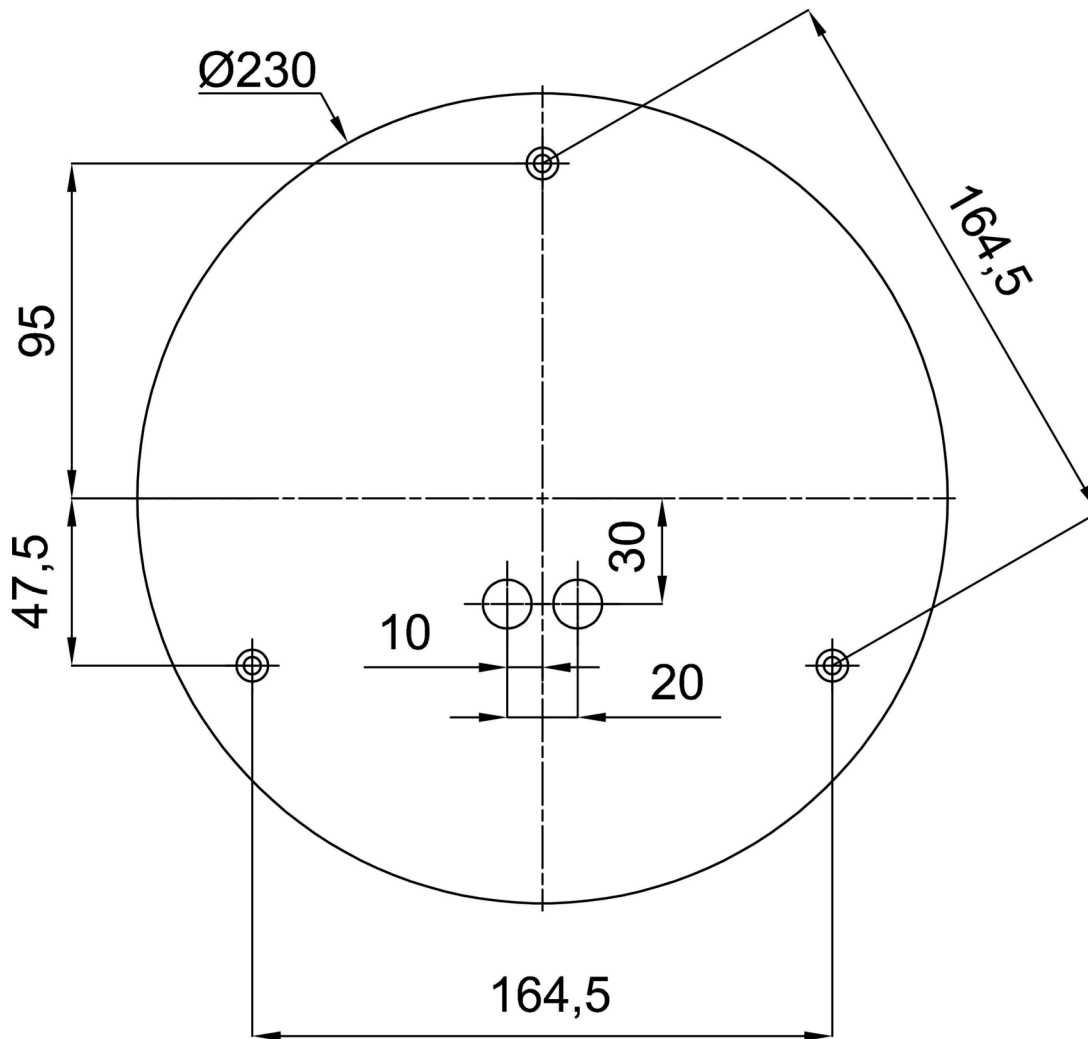

Logistic

EAN	8591728156206
Weight NTTO	4.4 Kg
Weight BTTO	6.3 Kg
Number of cartons	2 pcs
Package volume	0.164 m³
Package 1 width	0.52 m
Package 1 length	0.52 m
Package 1 height	0.53 m
Warranty*	60 months

*The warranty for the batteries is valid for 12 months from the date of purchase.

Installation dimensions: