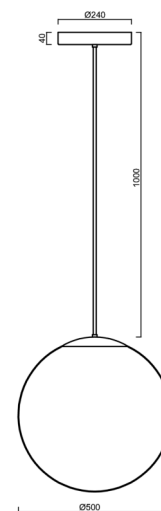

## Technical

Types of luminaires	Emergency combined SELFTEST
Mounting type	Suspended - rod
Base material	stainless steel steel
Shade material	opal polymethyl methacrylate
Base color	brushed stainless steel
Shade color	white
Holding the shade	steel holder
Mounting location	ceiling
Width	500 mm
Length	500 mm
Height	500 mm
Hinge length	400 mm
mounting holes (diameter)	3xØ5mm
Cable entrance	2xØ16mm
Energy Class	D
Impact strength	IK06
Operating temperature	from -20°C to +30°C