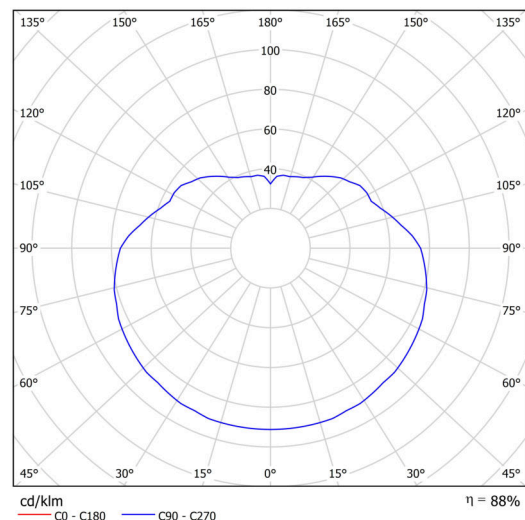

Luminous

Lum. flux of luminaire	8100 lm
Lum. flux of light source	9200 lm
Lum. flux of light source in emergency mode	200 lm
Temperature	3000 K
Rated life time LED L80/B10	100000 hours
CRI	Ra80
MacAdam	3
Blue light hazard	Risk group 0

Eulum data for calculation programs are available at www.osmont.cz.