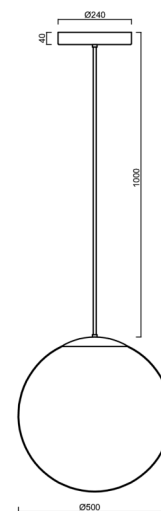

ISIS P4 PM-M HP

Product code: ISI61012

Type: LED-5L08E950Z11/PM4M/a3 NK3HST NL 3K##

Short description of the luminaire: Stainless steel polished | pendant high-power LED light with emergency backup combined (with Self-test) | matt PMMA shade | rod pendant 60 cm |

Technical

Types of luminaires	Emergency combined SELFTEST
Mounting type	Suspended - rod
Base material	stainless steel steel
Shade material	opal polymethyl methacrylate
Base color	polished stainless steel
Shade color	white
Holding the shade	steel holder
Mounting location	ceiling
Width	500 mm
Length	500 mm
Height	500 mm
Hinge length	600 mm
mounting holes (diameter)	3xØ5mm
Cable entrance	2xØ16mm
Energy Class	D
Impact strength	IK06
Operating temperature	from -20°C to +30°C

Electric

Power consumption	59 W
Ingress Protection	IP40
Socket	LED modul
Battery type	LiFePO4
Emergency time	3 hours
SELFTEST	yes
terminal block	snap terminal block

Luminous

Lum. flux of luminaire	8100 lm
Lum. flux of light source	9200 lm
Lum. flux of light source in emergency mode	200 lm
Temperature	3000 K
Rated life time LED L80/B10	100000 hours
CRI	Ra80
MacAdam	3
Blue light hazard	Risk group 0

Eulum data for calculation programs are available at www.osmont.cz.