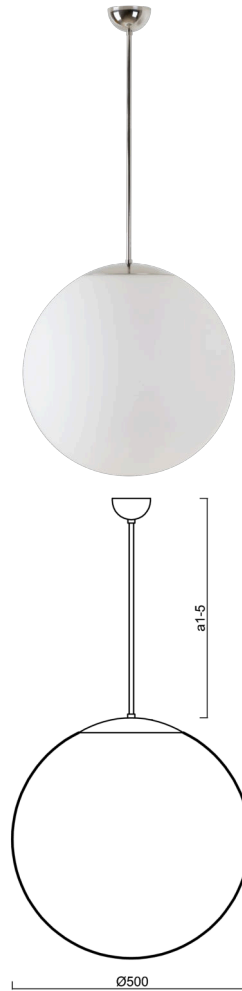

ISIS P4 PM-M

Product code: ISI70556

Type: LED-5L07E900Z11/PM4M/a2/NK1W NL 4K##

Short description of the luminaire: Stainless polished pendant LED light with emergency unit combined and PMMA matt shade.

Technical

Types of luminaires	Emergency combined
Mounting type	Suspended - rod
Base material	stainless steel steel
Shade material	opal polymethyl methacrylate
Base color	polished stainless steel
Shade color	white
Holding the shade	steel holder
Mounting location	ceiling
Width	500 mm
Length	500 mm
Height	500 mm
Diameter	ø 500 mm
Hinge length	400 mm
mounting holes (diameter)	none
Installation wire (diameter)	none
Energy Class	D
Impact strength	IK06
Operating temperature	from 0°C to +30°C

Electric

Power consumption	41 W
Ingress Protection	IP40
Socket	LED modul
Battery type	NiCd
Emergency time	3 hours
terminal block	none
Automatic circuit breaker type B10A	25 pcs
Automatic circuit breaker type B16A	43 pcs
Automatic circuit breaker type C10A	29 pcs
Automatic circuit breaker type C16A	52 pcs

Luminous

Lum. flux of luminaire	6120 lm
Lum. flux of light source	6960 lm
Lum. flux of light source in emergency mode	150 lm
Luminaire efficacy	149 lm/W
Temperature	4000 K
Rated life time LED L80/B10	100000 hours
CRI	Ra80
MacAdam	3
Blue light hazard	Risk group 0