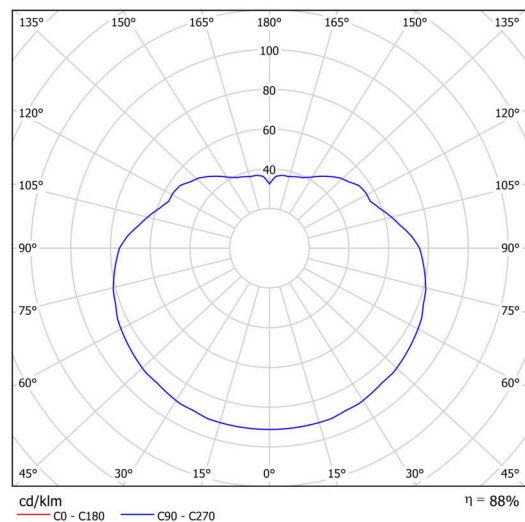

ISIS P4 PM-M

Product code: ISI70544

Type: LED-5L07E900Z11/PM4M/a5/NK1W MS 4K##

Short description of the luminaire: Brass pendant LED light with emergency unit combined and PMMA matt shade.

Technical

Types of luminaires	Emergency combined
Mounting type	Suspended - rod
Base material	brass
Shade material	opal polymethyl methacrylate
Base color	polished brass
Shade color	white
Holding the shade	steel holder
Mounting location	ceiling
Width	500 mm
Length	500 mm
Height	500 mm
Diameter	ø 500 mm
Hinge length	1000 mm
mounting holes (diameter)	none
Installation wire (diameter)	none
Energy Class	D
Impact strength	IK06
Operating temperature	from 0°C to +30°C

Electric

Power consumption	41 W
Ingress Protection	IP40
Socket	LED modul
Battery type	NiCd
Emergency time	3 hours
terminal block	none
Automatic circuit breaker type B10A	25 pcs
Automatic circuit breaker type B16A	43 pcs
Automatic circuit breaker type C10A	29 pcs
Automatic circuit breaker type C16A	52 pcs

Luminous

Lum. flux of luminaire	6120 lm
Lum. flux of light source	6960 lm
Lum. flux of light source in emergency mode	150 lm
Luminaire efficacy	149 lm/W
Temperature	4000 K
Rated life time LED L80/B10	100000 hours
CRI	Ra80
MacAdam	3
Blue light hazard	Risk group 0