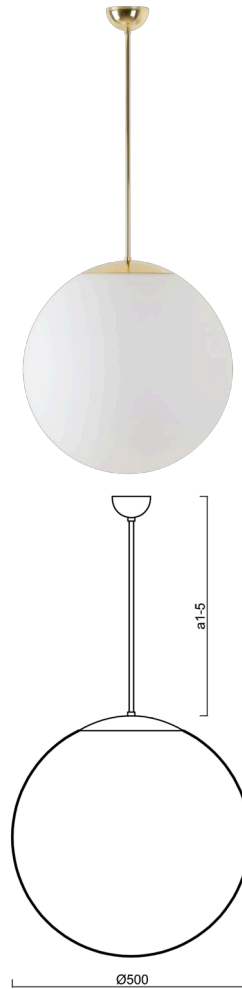

ISIS P4 PM-M

Product code: ISI70544

Type: LED-5L07E900Z11/PM4M/a5/NK1W MS 4K##

Short description of the luminaire: Brass pendant LED light with emergency unit combined and PMMA matt shade.

Technical

Types of luminaires	Emergency combined
Mounting type	Suspended - rod
Base material	brass
Shade material	opal polymethyl methacrylate
Base color	polished brass
Shade color	white
Holding the shade	steel holder
Mounting location	ceiling
Width	500 mm
Length	500 mm
Height	500 mm
Diameter	ø 500 mm
Hinge length	1000 mm
mounting holes (diameter)	none
Installation wire (diameter)	none
Energy Class	D
Impact strength	IK06
Operating temperature	from 0°C to +30°C

Electric

Power consumption	41 W
Ingress Protection	IP40
Socket	LED modul
Battery type	NiCd
Emergency time	3 hours
terminal block	none
Automatic circuit breaker type B10A	25 pcs
Automatic circuit breaker type B16A	43 pcs
Automatic circuit breaker type C10A	29 pcs
Automatic circuit breaker type C16A	52 pcs

Luminous

Lum. flux of luminaire	6120 lm
Lum. flux of light source	6960 lm
Lum. flux of light source in emergency mode	150 lm
Luminaire efficacy	149 lm/W
Temperature	4000 K
Rated life time LED L80/B10	100000 hours
CRI	Ra80
MacAdam	3
Blue light hazard	Risk group 0