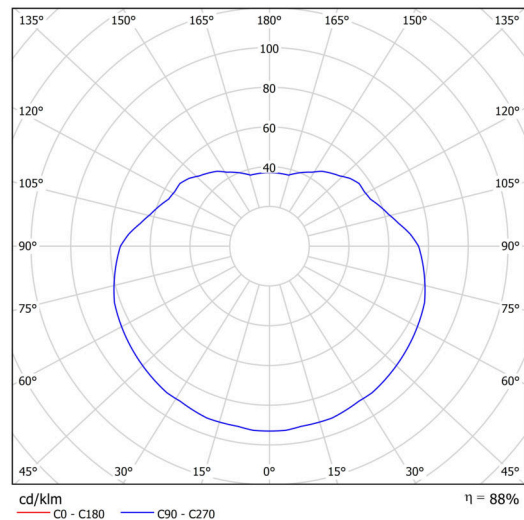

ISIS P4 PM-M

Product code: ISI63768

Type: Z11/PM4M/a4 NL**

Short description of the luminaire: Stainless polished pendant E27 light ON/OFF and PMMA matt shade.

Technical

Types of luminaires	Classic on/off
Mounting type	Suspended - rod
Base material	stainless steel steel
Shade material	opal polymethyl methacrylate
Base color	polished stainless steel
Shade color	white
Holding the shade	steel holder
Mounting location	ceiling
Width	500 mm
Length	500 mm
Height	500 mm
Diameter	ø 500 mm
Hinge length	800 mm
mounting holes (diameter)	none
Installation wire (diameter)	none
Impact strength	IK06

Electric

Voltage type	AC
AC voltage	220 - 240 V
Power consumption	40 W
Ingress Protection	IP40
Socket	E27
terminal block	none

Luminous

Blue light hazard	Risk group 0

Eulum data for calculation programs are available at www.osmont.cz.