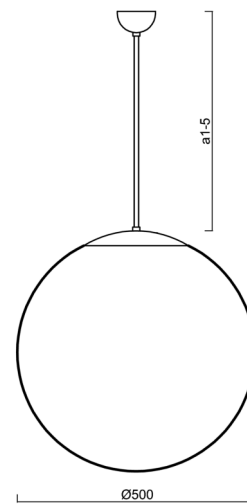

ISIS P4 PM-M

Product code: ISI63768

Type: Z11/PM4M/a4 NL**

Short description of the luminaire: Stainless polished pendant E27 light ON/OFF and PMMA matt shade.

Technical

Types of luminaires	Classic on/off
Mounting type	Suspended - rod
Base material	stainless steel steel
Shade material	opal polymethyl methacrylate
Base color	polished stainless steel
Shade color	white
Holding the shade	steel holder
Mounting location	ceiling
Width	500 mm
Length	500 mm
Height	500 mm
Diameter	ø 500 mm
Hinge length	800 mm
mounting holes (diameter)	none
Installation wire (diameter)	none
Impact strength	IK06

Electric

Voltage type	AC
AC voltage	220 - 240 V
Power consumption	40 W
Ingress Protection	IP40
Socket	E27
terminal block	none

Luminous

Blue light hazard	Risk group 0

Eulum data for calculation programs are available at www.osmont.cz.