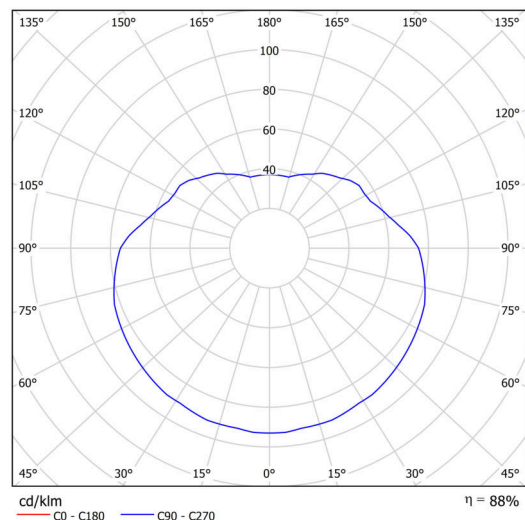

ISIS P4 PM-M

Product code: ISI63758

Type: Z11/PM4M/a4 C**

Short description of the luminaire: Black pendant E27 light ON/OFF and PMMA matt shade.

Technical

Types of luminaires	Classic on/off
Mounting type	Suspended - rod
Base material	steel
Shade material	opal polymethyl methacrylate
Base color	black Ral9005
Shade color	white
Holding the shade	steel holder
Mounting location	ceiling
Width	500 mm
Length	500 mm
Height	500 mm
Diameter	Ø 500 mm
Hinge length	800 mm
mounting holes (diameter)	none
Installation wire (diameter)	none
Impact strength	IK06

Electric

Voltage type	AC
AC voltage	220 - 240 V
Power consumption	40 W
Ingress Protection	IP40
Socket	E27
terminal block	none

Luminous

Blue light hazard	Risk group 0

Eulum data for calculation programs are available at www.osmont.cz.