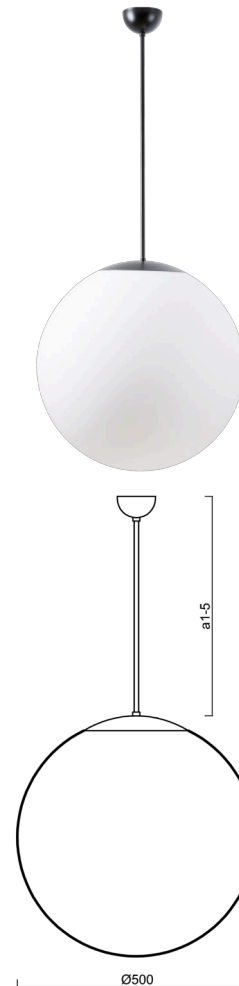

ISIS P4 PM-M

Z11/PM4M/a4 C**

WWW.OSMONT.CZ

ISIS P4 PM-M

Product code: ISI63758

Type: Z11/PM4M/a4 C**

Short description of the luminaire: Black pendant E27 light ON/OFF and PMMA matt shade.

Technical

Types of luminaires	Classic on/off
Mounting type	Suspended - rod
Base material	steel
Shade material	opal polymethyl methacrylate
Base color	black Ral9005
Shade color	white
Holding the shade	steel holder
Mounting location	ceiling
Width	500 mm
Length	500 mm
Height	500 mm
Diameter	Ø 500 mm
Hinge length	800 mm
mounting holes (diameter)	none
Installation wire (diameter)	none
Impact strength	IK06

Electric

Voltage type	AC
AC voltage	220 - 240 V
Power consumption	40 W
Ingress Protection	IP40
Socket	E27
terminal block	none

Luminous

Blue light hazard	Risk group 0
-------------------	--------------

Eulum data for calculation programs are available at www.osmont.cz.