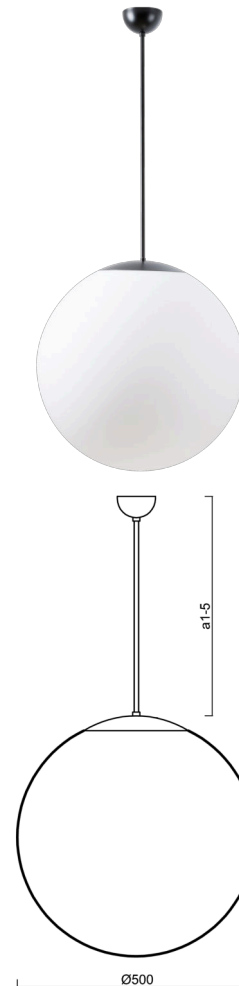

ISIS P4 PM-M

Z11/PM4M/a3 C**

WWW.OSMONT.CZ

ISIS P4 PM-M

Product code: ISI63757

Type: Z11/PM4M/a3 C**

Short description of the luminaire: Black pendant E27 light ON/OFF and PMMA matt shade.

Technical

Types of luminaires	Classic on/off
Mounting type	Suspended - rod
Base material	steel
Shade material	opal polymethyl methacrylate
Base color	black Ral9005
Shade color	white
Holding the shade	steel holder
Mounting location	ceiling
Width	500 mm
Length	500 mm
Height	500 mm
Diameter	Ø 500 mm
Hinge length	600 mm
mounting holes (diameter)	none
Installation wire (diameter)	none
Impact strength	IK06

Electric

Voltage type	AC
AC voltage	220 - 240 V
Power consumption	40 W
Ingress Protection	IP40
Socket	E27
terminal block	none

Luminous

Blue light hazard	Risk group 0
-------------------	--------------

Eulum data for calculation programs are available at www.osmont.cz.