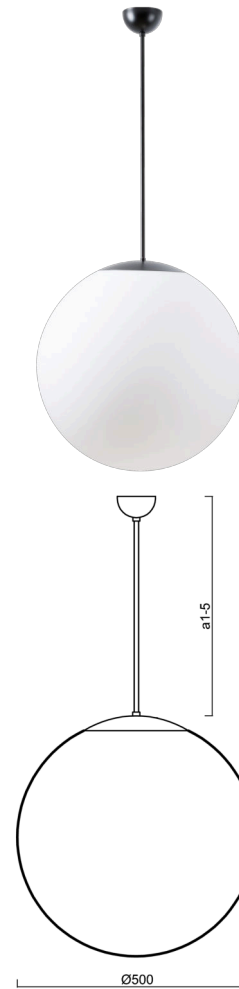

ISIS P4 PM-M

Product code: ISI63755

Type: Z11/PM4M/a1 C**

Short description of the luminaire: Black pendant E27 light ON/OFF and PMMA matt shade.

Technical

Types of luminaires	Classic on/off
Mounting type	Suspended - rod
Base material	steel
Shade material	opal polymethyl methacrylate
Base color	black Ral9005
Shade color	white
Holding the shade	steel holder
Mounting location	ceiling
Width	500 mm
Length	500 mm
Height	500 mm
Diameter	ø 500 mm
Hinge length	200 mm
mounting holes (diameter)	none
Installation wire (diameter)	none
Impact strength	IK06
Operating temperature	from -20°C to +30°C

Electric

Voltage type	AC
AC voltage	220 - 240 V
Power consumption	40 W
Ingress Protection	IP40
Socket	E27
terminal block	none

Luminous

Blue light hazard	Risk group 0

Eulum data for calculation programs are available at www.osmont.cz.