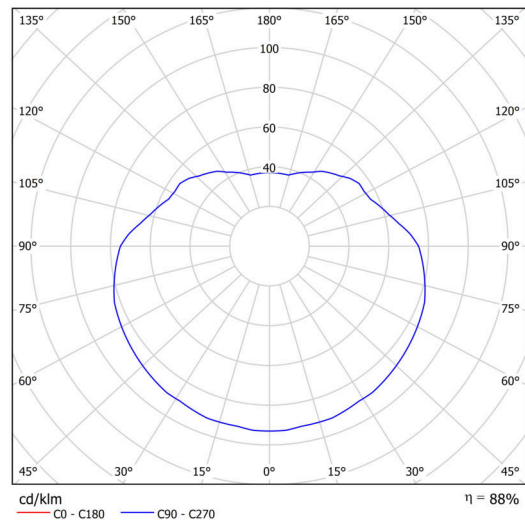

ISIS P4 PM-M

Product code: ISI63755

Type: Z11/PM4M/a1 C**

Short description of the luminaire: Black pendant E27 light ON/OFF and PMMA matt shade.

Technical

Types of luminaires	Classic on/off
Mounting type	Suspended - rod
Base material	steel
Shade material	opal polymethyl methacrylate
Base color	black Ral9005
Shade color	white
Holding the shade	steel holder
Mounting location	ceiling
Width	500 mm
Length	500 mm
Height	500 mm
Diameter	ø 500 mm
Hinge length	200 mm
mounting holes (diameter)	none
Installation wire (diameter)	none
Impact strength	IK06
Operating temperature	from -20°C to +30°C

Electric

Voltage type	AC
AC voltage	220 - 240 V
Power consumption	40 W
Ingress Protection	IP40
Socket	E27
terminal block	none

Luminous

Blue light hazard	Risk group 0

Eulum data for calculation programs are available at www.osmont.cz.