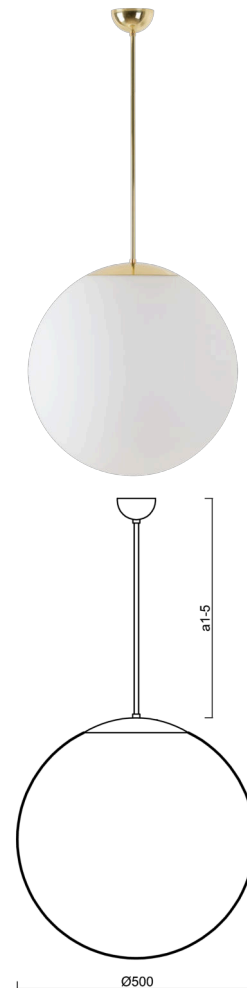

ISIS P4 PM-M

Product code: ISI60959

Type: LED-5L07E900Z11/PM4M/a5 NK3HST MS 4K##

Short description of the luminaire: Brass polished | pendant LED light with emergency backup combined (with Self-test) | matt PMMA shade | rod pendant 100 cm |

Technical

Types of luminaires	Emergency combined SELFTEST
Mounting type	Suspended - rod
Base material	brass
Shade material	opal polymethyl methacrylate
Base color	polished brass
Shade color	white
Holding the shade	steel holder
Mounting location	ceiling
Width	500 mm
Length	500 mm
Height	500 mm
Hinge length	1000 mm
mounting holes (diameter)	none
Cable entrance	none
Energy Class	D
Impact strength	IK06
Operating temperature	from -20°C to +30°C

Electric

Power consumption	41 W
Ingress Protection	IP40
Socket	LED modul
Battery type	LiFePO4
Emergency time	3 hours
SELFTEST	yes
terminal block	none

Luminous

Lum. flux of luminaire	6120 lm
Lum. flux of light source	6960 lm
Lum. flux of light source in emergency mode	200 lm
Temperature	4000 K
Rated life time LED L80/B10	100000 hours
CRI	Ra80
MacAdam	3
Blue light hazard	Risk group 0

Eulum data for calculation programs are available at www.osmont.cz.