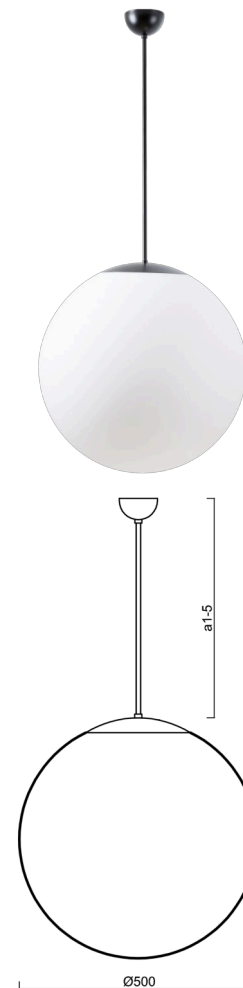

ISIS P4 PM-M

Product code: ISI60951

Type: LED-5L07E900Z11/PM4M/a2 NK3HST C 4K##

Short description of the luminaire: Black colour | pendant LED light with emergency backup combined (with Self-test) | matt PMMA shade| rod pendant 40 cm |

Technical

Types of luminaires	Emergency combined SELFTEST
Mounting type	Suspended - rod
Base material	steel
Shade material	opal polymethyl methacrylate
Base color	black Ral9005
Shade color	white
Holding the shade	steel holder
Mounting location	ceiling
Width	500 mm
Length	500 mm
Height	500 mm
Hinge length	400 mm
mounting holes (diameter)	none
Cable entrance	none
Energy Class	D
Impact strength	IK06
Operating temperature	from -20°C to +30°C

Electric

Power consumption	41 W
Ingress Protection	IP40
Socket	LED modul
Battery type	LiFePO4
Emergency time	3 hours
SELFTEST	yes
terminal block	none

Luminous

Lum. flux of luminaire	6120 lm
Lum. flux of light source	6960 lm
Lum. flux of light source in emergency mode	200 lm
Temperature	4000 K
Rated life time LED L80/B10	100000 hours
CRI	Ra80
MacAdam	3
Blue light hazard	Risk group 0

Eulum data for calculation programs are available at www.osmont.cz.