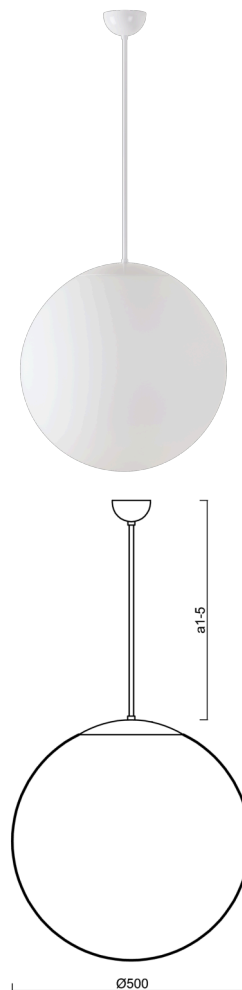

ISIS P4 PM-M

Product code: ISI60948

Type: LED-5L07E900Z11/PM4M/a4 NK3HST B 4K##

Short description of the luminaire: White colour | pendant LED light with emergency backup combined (with Self-test) | matt PMMA shade| rod pendant 80 cm |

Technical

Types of luminaires	Emergency combined SELFTEST
Mounting type	Suspended - rod
Base material	steel
Shade material	opal polymethyl methacrylate
Base color	white Ral9003
Shade color	white
Holding the shade	steel holder
Mounting location	ceiling
Width	500 mm
Length	500 mm
Height	500 mm
Hinge length	800 mm
mounting holes (diameter)	none
Cable entrance	none
Energy Class	D
Impact strength	IK06
Operating temperature	from -20°C to +30°C

Electric

Power consumption	41 W
Ingress Protection	IP40
Socket	LED modul
Battery type	LiFePO4
Emergency time	3 hours
SELFTEST	yes
terminal block	none

Luminous

Lum. flux of luminaire	6120 lm
Lum. flux of light source	6960 lm
Lum. flux of light source in emergency mode	200 lm
Temperature	4000 K
Rated life time LED L80/B10	100000 hours
CRI	Ra80
MacAdam	3
Blue light hazard	Risk group 0

Eulum data for calculation programs are available at www.osmont.cz.