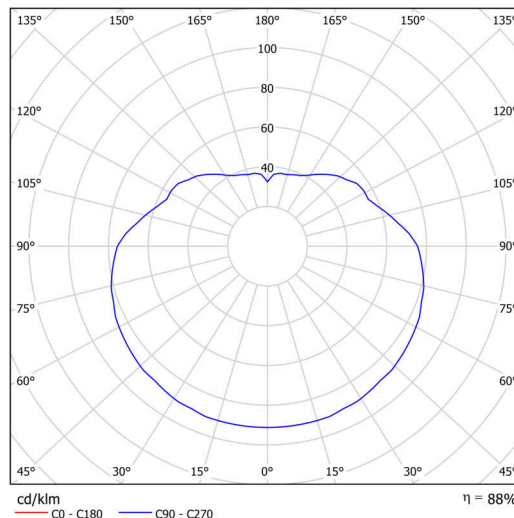

ISIS P4 PM-M

Product code: ISI60948

Type: LED-5L07E900Z11/PM4M/a4 NK3HST B 4K##

Short description of the luminaire: White colour | pendant LED light with emergency backup combined (with Self-test) | matt PMMA shade| rod pendant 80 cm |

Technical

Types of luminaires	Emergency combined SELFTEST
Mounting type	Suspended - rod
Base material	steel
Shade material	opal polymethyl methacrylate
Base color	white Ral9003
Shade color	white
Holding the shade	steel holder
Mounting location	ceiling
Width	500 mm
Length	500 mm
Height	500 mm
Hinge length	800 mm
mounting holes (diameter)	none
Cable entrance	none
Energy Class	D
Impact strength	IK06
Operating temperature	from -20°C to +30°C

Electric

Power consumption	41 W
Ingress Protection	IP40
Socket	LED modul
Battery type	LiFePO4
Emergency time	3 hours
SELFTEST	yes
terminal block	none

Luminous

Lum. flux of luminaire	6120 lm
Lum. flux of light source	6960 lm
Lum. flux of light source in emergency mode	200 lm
Temperature	4000 K
Rated life time LED L80/B10	100000 hours
CRI	Ra80
MacAdam	3
Blue light hazard	Risk group 0

Eulum data for calculation programs are available at www.osmont.cz.