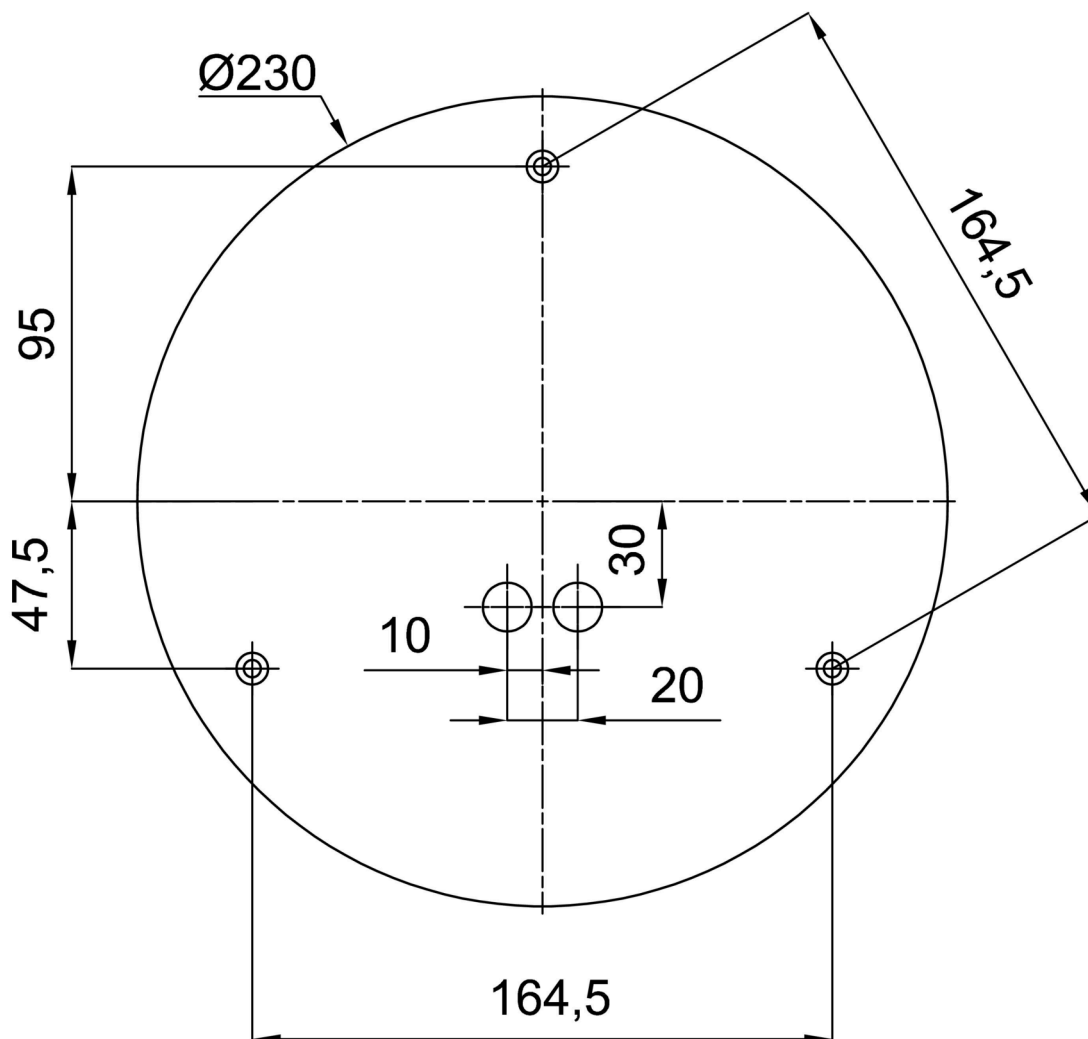

## Technical

Types of luminaires	Emergency combined
Mounting type	Suspended - rod
Base material	stainless steel steel
Shade material	glossy polymethyl methacrylate
Base color	brushed stainless steel
Shade color	white
Holding the shade	steel holder
Mounting location	ceiling
Width	500 mm
Length	500 mm
Height	500 mm
Diameter	ø 500 mm
Hinge length	1000 mm
mounting holes (diameter)	3xø5mm
Cable entrance	2xø16mm
Energy Class	D
Impact strength	IK06
Operating temperature	from 0°C to +30°C

## Installation dimensions: