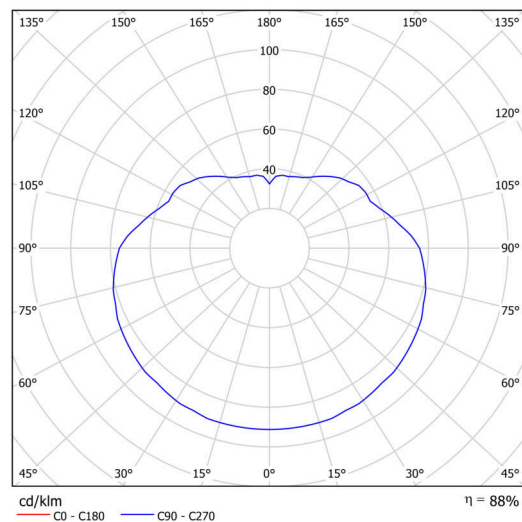

Technical

Types of luminaires	Emergency combined
Mounting type	Suspended - rod
Base material	stainless steel steel
Shade material	glossy polymethyl methacrylate
Base color	brushed stainless steel
Shade color	white
Holding the shade	steel holder
Mounting location	ceiling
Width	500 mm
Length	500 mm
Height	500 mm
Diameter	ø 500 mm
Hinge length	400 mm
mounting holes (diameter)	3xø5mm
Cable entrance	2xø16mm
Energy Class	D
Impact strength	IK06
Operating temperature	from 0°C to +30°C

Luminous

Lum. flux of luminaire	8450 lm
Lum. flux of light source	9600 lm
Lum. flux of light source in emergency mode	150 lm
Luminaire efficacy	143 lm/W
Temperature	4000 K
Rated life time LED L80/B10	100000 hours
CRI	Ra80