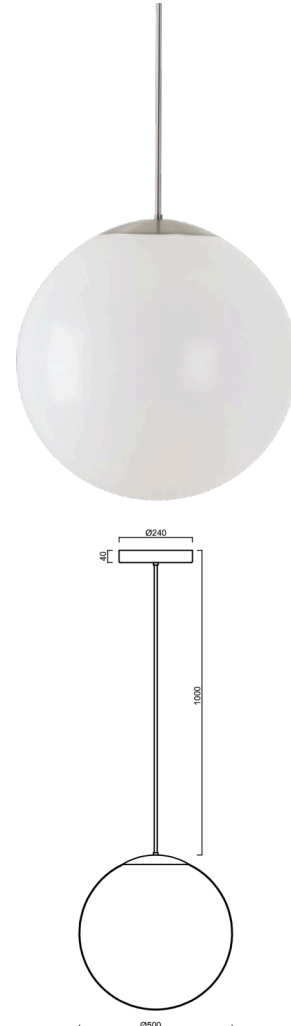

ISIS P4 PM HP

Product code: ISI72661

Type: LED-5L08E950Z11/PM4/a2/NK1W NB 4K##

Short description of the luminaire: Stainless steel brushed | pendant high-power LED light with emergency backup combined | PMMA shade | rod pendant 40 cm |

Technical

Types of luminaires	Emergency combined
Mounting type	Suspended - rod
Base material	stainless steel steel
Shade material	glossy polymethyl methacrylate
Base color	brushed stainless steel
Shade color	white
Holding the shade	steel holder
Mounting location	ceiling
Width	500 mm
Length	500 mm
Height	500 mm
Diameter	ø 500 mm
Hinge length	400 mm
mounting holes (diameter)	3xø5mm
Cable entrance	2xø16mm
Energy Class	D
Impact strength	IK06
Operating temperature	from 0°C to +30°C

Electric

Power consumption	59 W
Ingress Protection	IP40
Socket	LED modul
Battery type	NiCd
Emergency time	3 hours
SELFTEST	no
terminal block	snap terminal block
Automatic circuit breaker type B10A	12 pcs
Automatic circuit breaker type B16A	20 pcs
Automatic circuit breaker type C10A	22 pcs
Automatic circuit breaker type C16A	36 pcs

Luminous

Lum. flux of luminaire	8450 lm
Lum. flux of light source	9600 lm
Lum. flux of light source in emergency mode	150 lm
Luminaire efficacy	143 lm/W
Temperature	4000 K
Rated life time LED L80/B10	100000 hours
CRI	Ra80