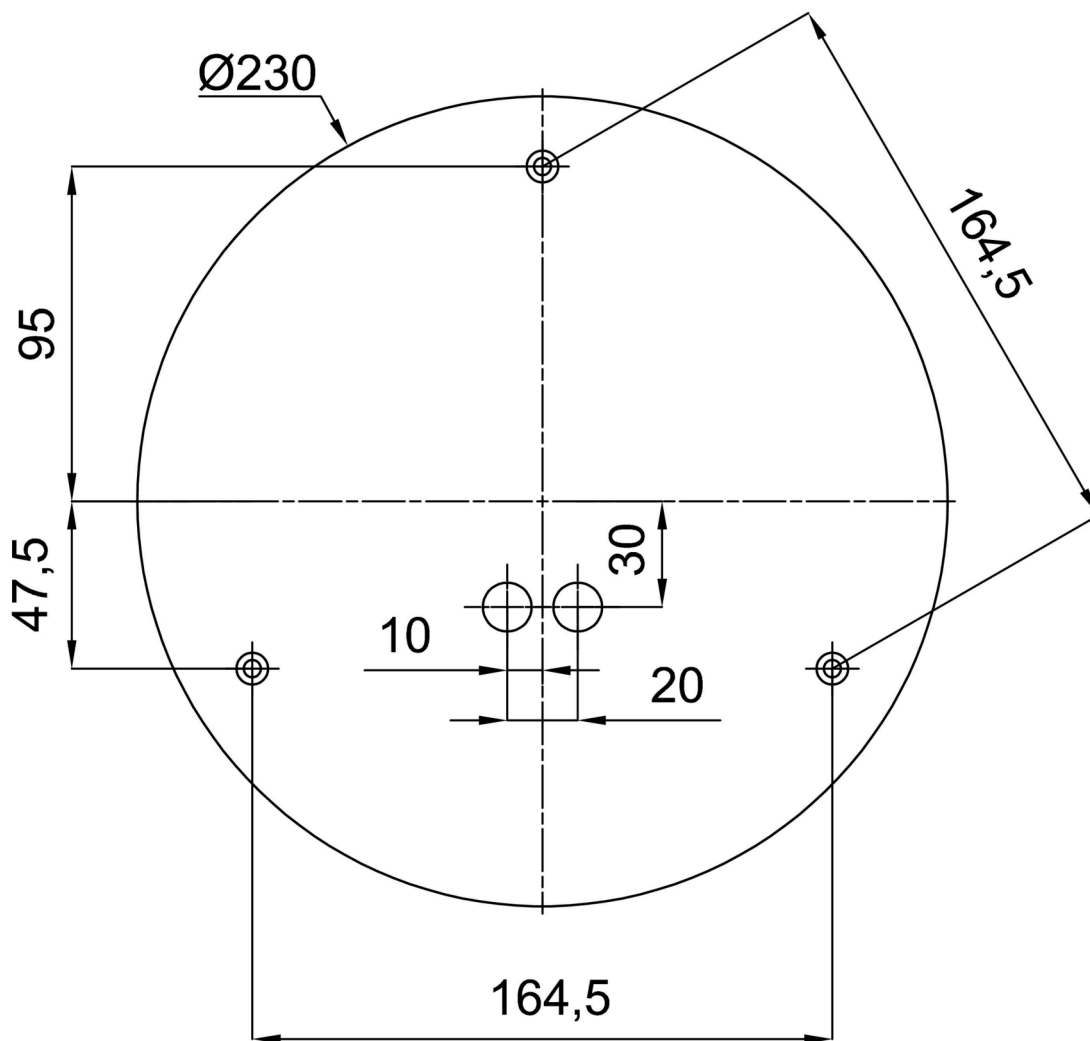

Technical

Types of luminaires	Emergency combined
Mounting type	Suspended - rod
Base material	stainless steel steel
Shade material	glossy polymethyl methacrylate
Base color	brushed stainless steel
Shade color	white
Holding the shade	steel holder
Mounting location	ceiling
Width	500 mm
Length	500 mm
Height	500 mm
Diameter	ø 500 mm
Hinge length	400 mm
mounting holes (diameter)	3xø5mm
Cable entrance	2xø16mm
Energy Class	D
Impact strength	IK06
Operating temperature	from 0°C to +30°C

*The warranty for the batteries is valid for 12 months from the date of purchase.

Installation dimensions:

Additional assortment:**Lampshade**

Product code	Name	Color	Description	Picture	Drawing
20603	PM4	white	příslušenství	