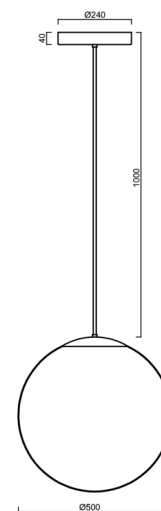

ISIS P4 PM HP

LED-5L08E950Z11/PM4/a5/NK1W MS 4K##

WWW.OSMONT.CZ

ISIS P4 PM HP

Product code: ISI72654

Type: LED-5L08E950Z11/PM4/a5/NK1W MS 4K##

Short description of the luminaire: Brass polished | pendant high-power LED light with emergency backup combined | PMMA shade | rod pendant 100 cm |

Technical

Types of luminaires	Emergency combined
Mounting type	Suspended - rod
Base material	brass
Shade material	glossy polymethyl methacrylate
Base color	polished brass
Shade color	white
Holding the shade	steel holder
Mounting location	ceiling
Width	500 mm
Length	500 mm
Height	500 mm
Diameter	ø 500 mm
Hinge length	1000 mm
mounting holes (diameter)	3xø5mm
Cable entrance	2xø16mm
Energy Class	D
Impact strength	IK06
Operating temperature	from 0°C to +30°C

*The warranty for the batteries is valid for 12 months from the date of purchase.

Installation dimensions:

Additional assortment:

Lampshade

Product code	Name	Color	Description	Picture	Drawing
20603	PM4	white	příslušenství		