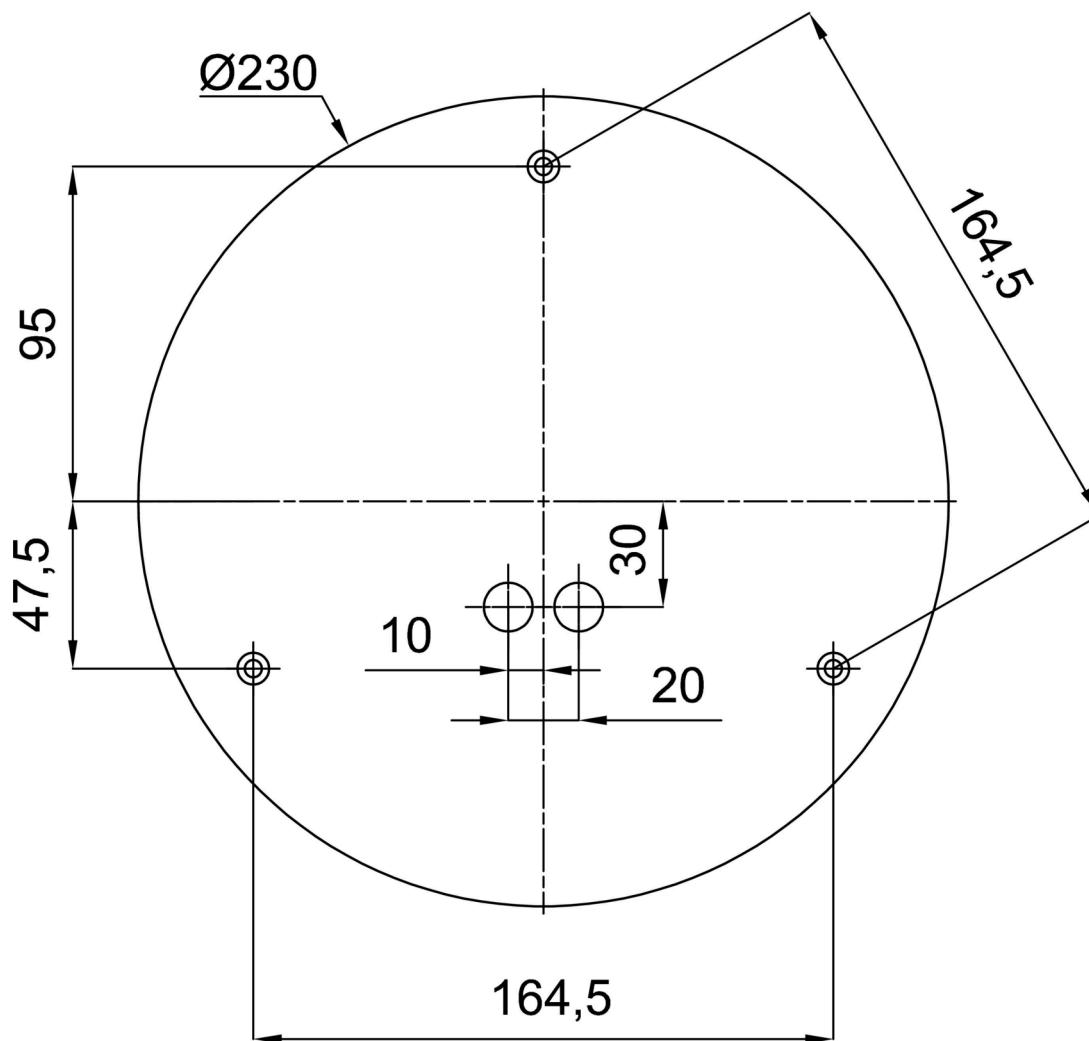

Technical

Types of luminaires	Emergency combined
Mounting type	Suspended - rod
Base material	brass
Shade material	glossy polymethyl methacrylate
Base color	polished brass
Shade color	white
Holding the shade	steel holder
Mounting location	ceiling
Width	500 mm
Length	500 mm
Height	500 mm
Diameter	ø 500 mm
Hinge length	1000 mm
mounting holes (diameter)	3xø5mm
Cable entrance	2xø16mm
Energy Class	D
Impact strength	IK06
Operating temperature	from 0°C to +30°C

*The warranty for the batteries is valid for 12 months from the date of purchase.

Installation dimensions:

Additional assortment:

Lampshade

Product code	Name	Color	Description	Picture	Drawing
20603	PM4	white	příslušenství		