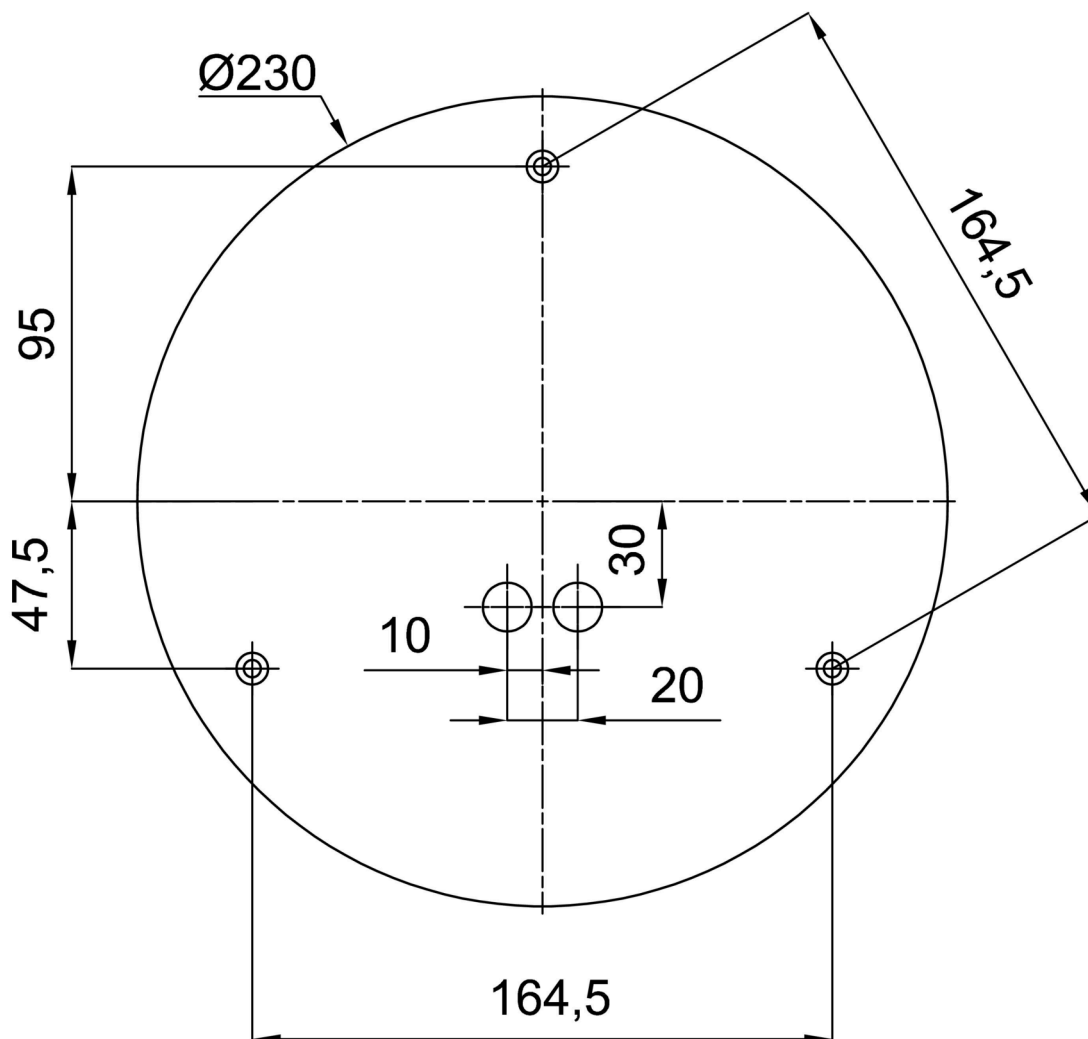

## Technical

Types of luminaires	Emergency combined
Mounting type	Suspended - rod
Base material	brass
Shade material	glossy polymethyl methacrylate
Base color	polished brass
Shade color	white
Holding the shade	steel holder
Mounting location	ceiling
Width	500 mm
Length	500 mm
Height	500 mm
Diameter	ø 500 mm
Hinge length	400 mm
mounting holes (diameter)	3xø5mm
Cable entrance	2xø16mm
Energy Class	D
Impact strength	IK06
Operating temperature	from 0°C to +30°C

## Installation dimensions: