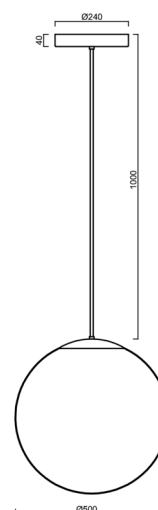

ISIS P4 PM HP

LED-5L08E950Z11/PM4/a4/NK1W C 4K##

WWW.OSMONT.CZ

ISIS P4 PM HP

Product code: ISI72648

Type: LED-5L08E950Z11/PM4/a4/NK1W C 4K##

Short description of the luminaire: Black colour | pendant high-power LED light with emergency backup combined | PMMA shade | rod pendant 80 cm |

Technical

Types of luminaires	Emergency combined
Mounting type	Suspended - rod
Base material	steel
Shade material	glossy polymethyl methacrylate
Base color	black Ral9005
Shade color	white
Holding the shade	steel holder
Mounting location	ceiling
Width	500 mm
Length	500 mm
Height	500 mm
Diameter	ø 500 mm
Hinge length	800 mm
mounting holes (diameter)	3xø5mm
Cable entrance	2xø16mm
Energy Class	D
Impact strength	IK06
Operating temperature	from 0°C to +30°C