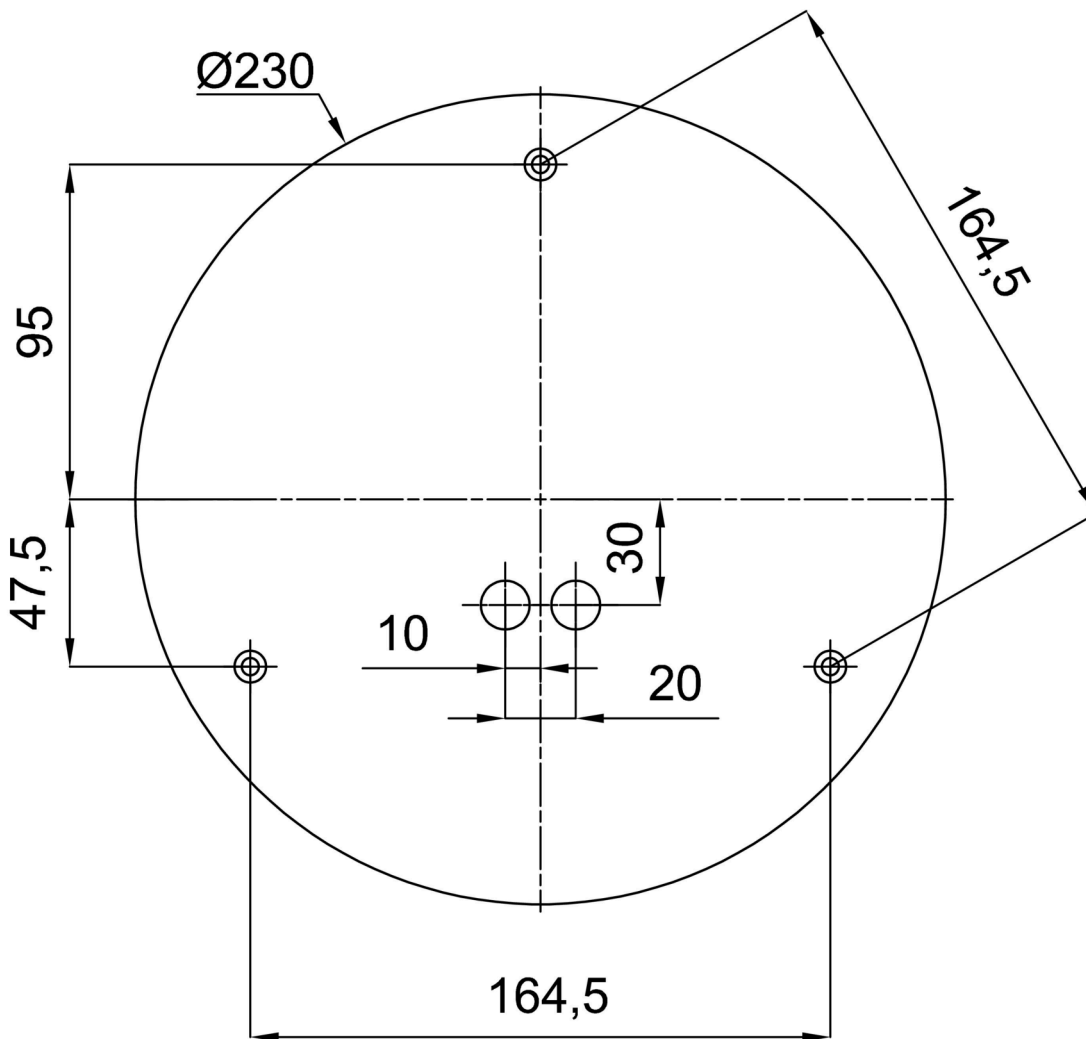

Technical

Types of luminaires	Emergency combined
Mounting type	Suspended - rod
Base material	steel
Shade material	glossy polymethyl methacrylate
Base color	black Ral9005
Shade color	white
Holding the shade	steel holder
Mounting location	ceiling
Width	500 mm
Length	500 mm
Height	500 mm
Diameter	ø 500 mm
Hinge length	800 mm
mounting holes (diameter)	3xø5mm
Cable entrance	2xø16mm
Energy Class	D
Impact strength	IK06
Operating temperature	from 0°C to +30°C

TECHNICAL SHEET

MacAdam	3
Blue light hazard	Risk group 0

Eulum data for calculation programs are available at www.osmont.cz.

Logistic

EAN	8591728047856
Weight NTTO	4.4 Kg
Weight BTTO	6.3 Kg
Number of cartons	2 pcs
Package volume	0.178 m ³
Package 1 width	0.52 m
Package 1 length	0.52 m
Package 1 height	0.53 m
Warranty*	60 months

*The warranty for the batteries is valid for 12 months from the date of purchase.

Installation dimensions:

Additional assortment:

Lampshade

Product code	Name	Color	Description	Picture	Drawing
20603	PM4	white	příslušenství		