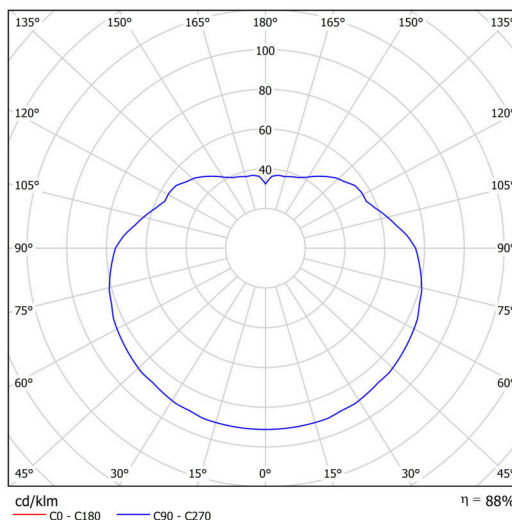

Luminous

Lum. flux of luminaire	8450 lm
Lum. flux of light source	9600 lm
Lum. flux of light source in emergency mode	150 lm
Luminaire efficacy	143 lm/W
Temperature	4000 K
Rated life time LED L80/B10	100000 hours
CRI	Ra80