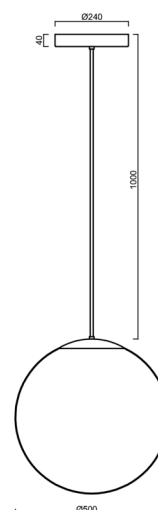

# ISIS P4 PM HP

Product code: ISI72646

Type: LED-5L08E950Z11/PM4/a2/NK1W C 4K##

Short description of the luminaire: Black colour | pendant high-power LED light with emergency backup combined | PMMA shade | rod pendant 40 cm |

## Technical

Types of luminaires	Emergency combined
Mounting type	Suspended - rod
Base material	steel
Shade material	glossy polymethyl methacrylate
Base color	black Ral9005
Shade color	white
Holding the shade	steel holder
Mounting location	ceiling
Width	500 mm
Length	500 mm
Height	500 mm
Diameter	ø 500 mm
Hinge length	400 mm
mounting holes (diameter)	3xø5mm
Cable entrance	2xø16mm
Energy Class	D
Impact strength	IK06
Operating temperature	from 0°C to +30°C

## Installation dimensions: