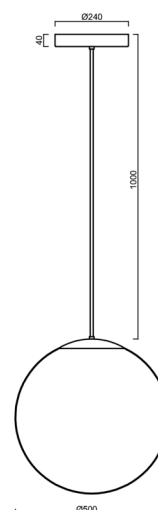

ISIS P4 PM HP

LED-5L08E950Z11/PM4/a1/NK1W C 4K##

WWW.OSMONT.CZ

ISIS P4 PM HP

Product code: ISI72645

Type: LED-5L08E950Z11/PM4/a1/NK1W C 4K##

Short description of the luminaire: Black colour | pendant high-power LED light with emergency backup combined | PMMA shade | rod pendant 20 cm |

Technical

| | |
|---------------------------|--------------------------------|
| Types of luminaires | Emergency combined |
| Mounting type | Suspended - rod |
| Base material | steel |
| Shade material | glossy polymethyl methacrylate |
| Base color | black Ral9005 |
| Shade color | white |
| Holding the shade | steel holder |
| Mounting location | ceiling |
| Width | 500 mm |
| Length | 500 mm |
| Height | 500 mm |
| Diameter | ø 500 mm |
| Hinge length | 200 mm |
| mounting holes (diameter) | 3xø5mm |
| Cable entrance | 2xø16mm |
| Energy Class | D |
| Impact strength | IK06 |
| Operating temperature | from 0°C to +30°C |