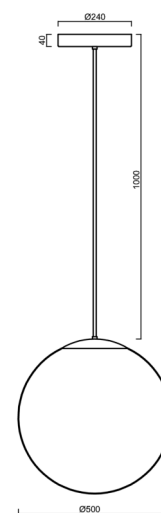

## Technical

Types of luminaires	Emergency combined
Mounting type	Suspended - rod
Base material	steel
Shade material	glossy polymethyl methacrylate
Base color	white Ral9003
Shade color	white
Holding the shade	steel holder
Mounting location	ceiling
Width	500 mm
Length	500 mm
Height	500 mm
Diameter	Ø 500 mm
Hinge length	200 mm
mounting holes (diameter)	3xØ5mm
Cable entrance	2xØ16mm
Energy Class	D
Impact strength	IK06
Operating temperature	from 0°C to +30°C

## Installation dimensions: