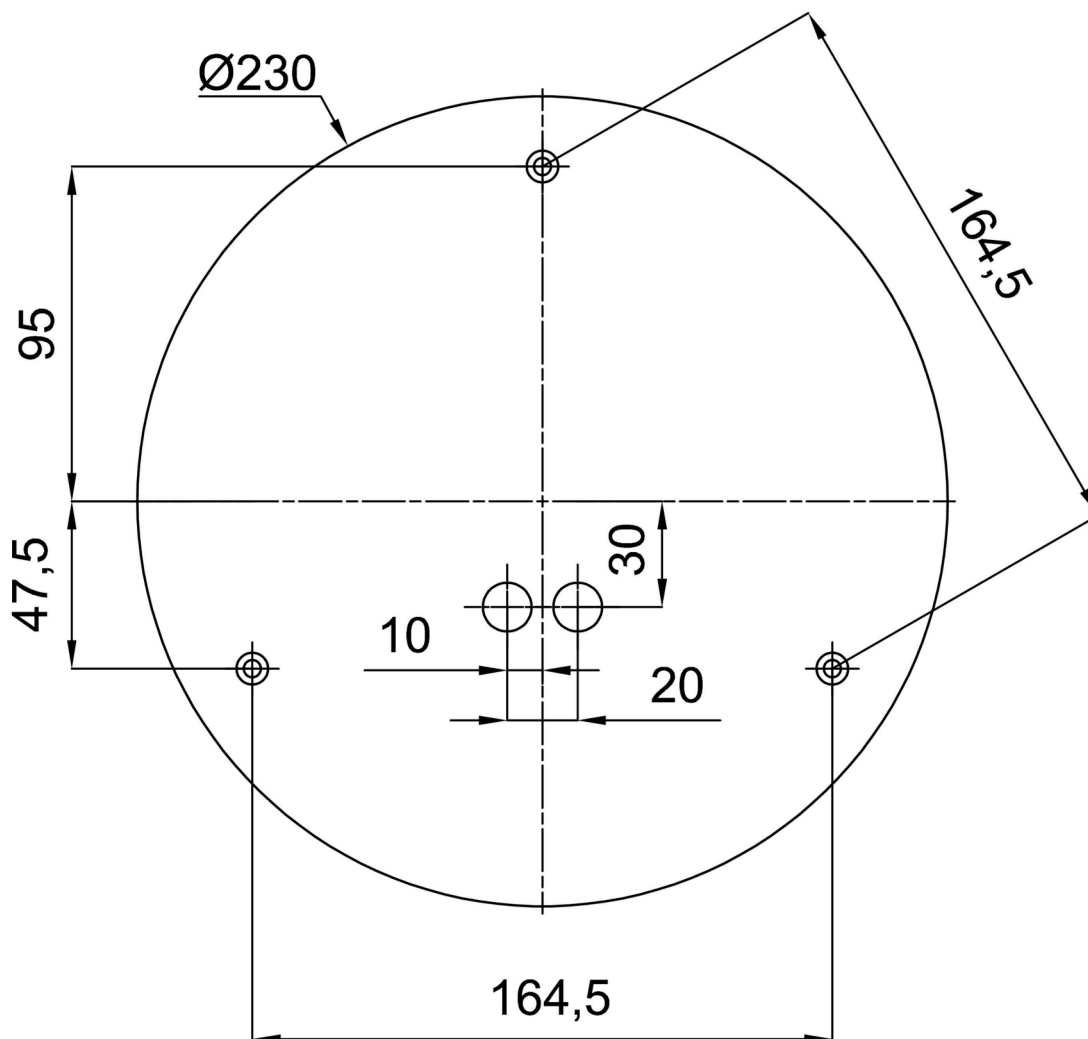

## Technical

Types of luminaires	Emergency combined
Mounting type	Suspended - rod
Base material	steel
Shade material	glossy polymethyl methacrylate
Base color	white Ral9003
Shade color	white
Holding the shade	steel holder
Mounting location	ceiling
Width	500 mm
Length	500 mm
Height	500 mm
Diameter	Ø 500 mm
Hinge length	200 mm
mounting holes (diameter)	3xØ5mm
Cable entrance	2xØ16mm
Energy Class	D
Impact strength	IK06
Operating temperature	from 0°C to +30°C

## Installation dimensions: