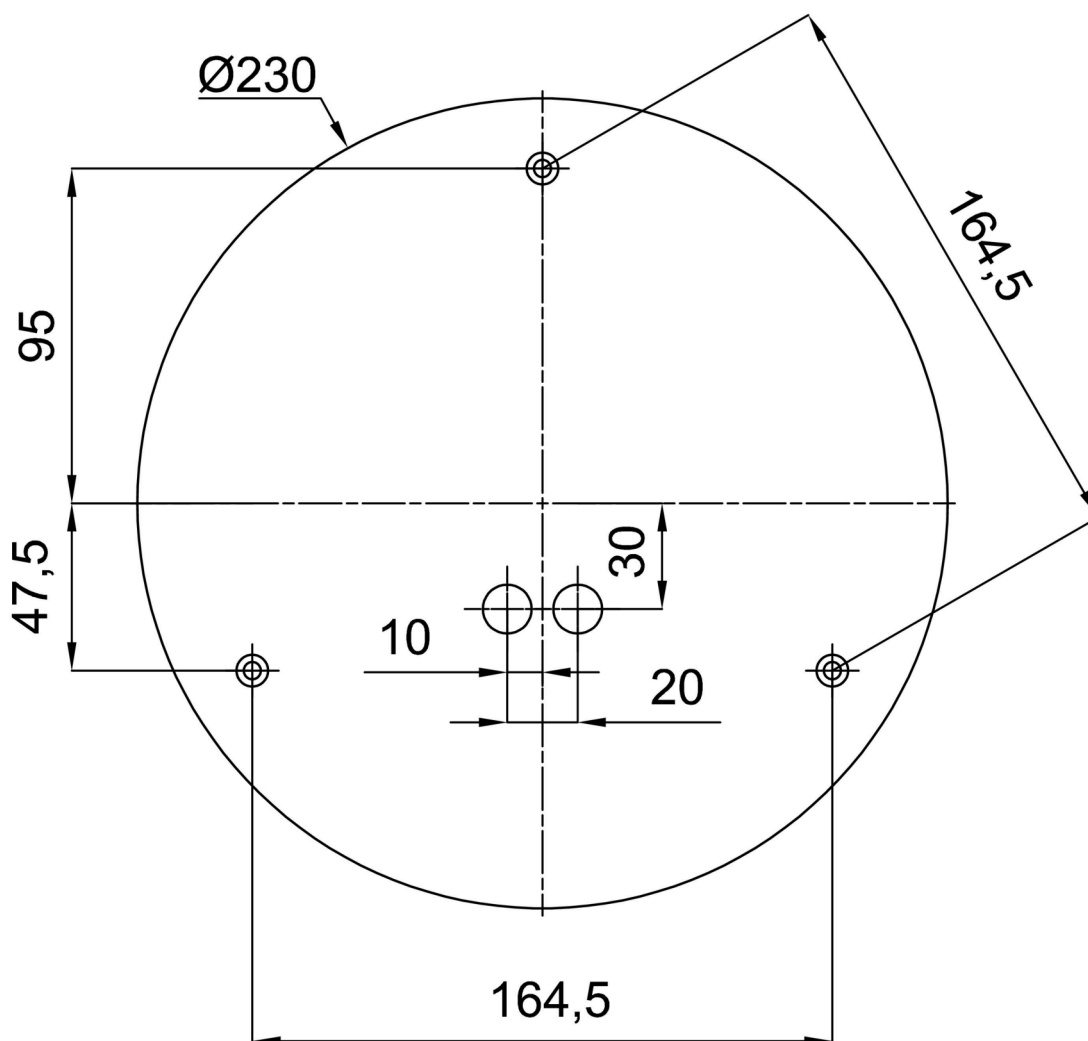

Technical

Types of luminaires	Emergency combined
Mounting type	Suspended - rod
Base material	stainless steel steel
Shade material	glossy polymethyl methacrylate
Base color	brushed stainless steel
Shade color	white
Holding the shade	steel holder
Mounting location	ceiling
Width	500 mm
Length	500 mm
Height	500 mm
Diameter	Ø 500 mm
Hinge length	400 mm
mounting holes (diameter)	3xØ5mm
Cable entrance	2xØ16mm
Energy Class	D
Impact strength	IK06
Operating temperature	from 0°C to +30°C

*The warranty for the batteries is valid for 12 months from the date of purchase.

Installation dimensions:

Additional assortment:

Lampshade

Product code	Name	Color	Description	Picture	Drawing
20603	PM4	white	příslušenství	