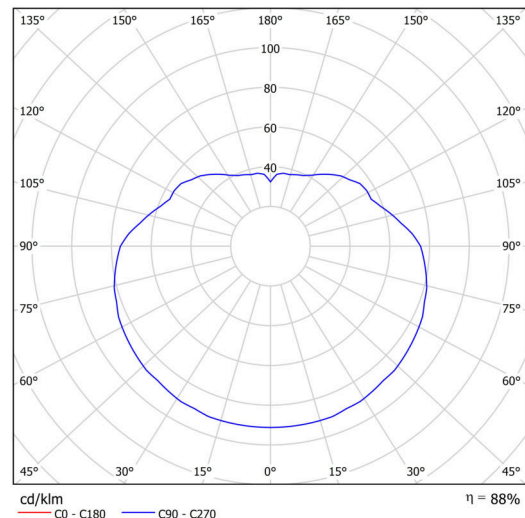

Luminous

Lum. flux of luminaire	8100 lm
Lum. flux of light source	9200 lm
Lum. flux of light source in emergency mode	150 lm
Luminaire efficacy	137 lm/W
Temperature	3000 K
Rated life time LED L80/B10	100000 hours
CRI	Ra80