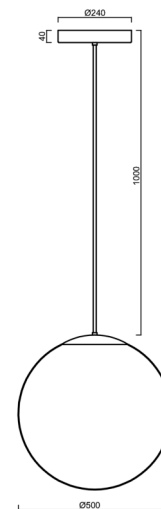

ISIS P4 PM HP

LED-5L08E950Z11/PM4/a2/NK1W NB 3K##

WWW.OSMONT.CZ

ISIS P4 PM HP

Product code: ISI72161

Type: LED-5L08E950Z11/PM4/a2/NK1W NB 3K##

Short description of the luminaire: Stainless steel brushed | pendant high-power LED light with emergency backup combined | PMMA shade | rod pendant 40 cm |

Technical

Types of luminaires	Emergency combined
Mounting type	Suspended - rod
Base material	stainless steel steel
Shade material	glossy polymethyl methacrylate
Base color	brushed stainless steel
Shade color	white
Holding the shade	steel holder
Mounting location	ceiling
Width	500 mm
Length	500 mm
Height	500 mm
Diameter	Ø 500 mm
Hinge length	400 mm
mounting holes (diameter)	3xØ5mm
Cable entrance	2xØ16mm
Energy Class	D
Impact strength	IK06
Operating temperature	from 0°C to +30°C

*The warranty for the batteries is valid for 12 months from the date of purchase.

Installation dimensions:

Additional assortment:

Lampshade

Product code	Name	Color	Description	Picture	Drawing
20603	PM4	white	příslušenství	