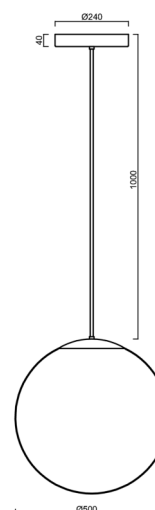

ISIS P4 PM HP

LED-5L08E950Z11/PM4/a5/NK1W NL 3K##

WWW.OSMONT.CZ

ISIS P4 PM HP

Product code: ISI72159

Type: LED-5L08E950Z11/PM4/a5/NK1W NL 3K##

Short description of the luminaire: Stainless steel polished | pendant high-power LED light with emergency backup combined | PMMA shade | rod pendant 100 cm |

Technical

Types of luminaires	Emergency combined
Mounting type	Suspended - rod
Base material	stainless steel steel
Shade material	glossy polymethyl methacrylate
Base color	polished stainless steel
Shade color	white
Holding the shade	steel holder
Mounting location	ceiling
Width	500 mm
Length	500 mm
Height	500 mm
Diameter	ø 500 mm
Hinge length	1000 mm
mounting holes (diameter)	3xø5mm
Cable entrance	2xø16mm
Energy Class	D
Impact strength	IK06
Operating temperature	from 0°C to +30°C

*The warranty for the batteries is valid for 12 months from the date of purchase.

Installation dimensions:

Additional assortment:

Lampshade

Product code	Name	Color	Description	Picture	Drawing
20603	PM4	white	příslušenství		