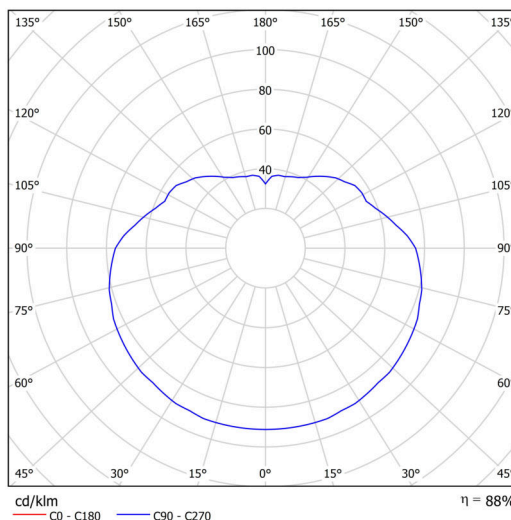

Luminous

Lum. flux of luminaire	8100 lm
Lum. flux of light source	9200 lm
Lum. flux of light source in emergency mode	150 lm
Luminaire efficacy	137 lm/W
Temperature	3000 K
Rated life time LED L80/B10	100000 hours
CRI	Ra80