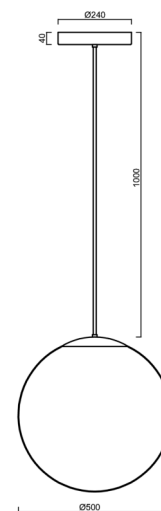

## Technical

Types of luminaires	Emergency combined
Mounting type	Suspended - rod
Base material	stainless steel steel
Shade material	glossy polymethyl methacrylate
Base color	polished stainless steel
Shade color	white
Holding the shade	steel holder
Mounting location	ceiling
Width	500 mm
Length	500 mm
Height	500 mm
Diameter	ø 500 mm
Hinge length	400 mm
mounting holes (diameter)	3xø5mm
Cable entrance	2xø16mm
Energy Class	D
Impact strength	IK06
Operating temperature	from 0°C to +30°C

## Installation dimensions: