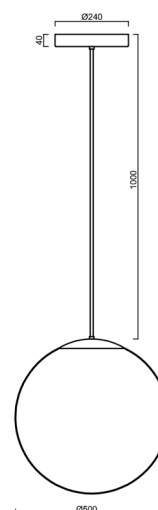

## Technical

Types of luminaires	Emergency combined
Mounting type	Suspended - rod
Base material	steel
Shade material	glossy polymethyl methacrylate
Base color	black Ral9005
Shade color	white
Holding the shade	steel holder
Mounting location	ceiling
Width	500 mm
Length	500 mm
Height	500 mm
Diameter	Ø 500 mm
Hinge length	200 mm
mounting holes (diameter)	3xØ5mm
Cable entrance	2xØ16mm
Energy Class	D
Impact strength	IK06
Operating temperature	from 0°C to +30°C

## Installation dimensions: