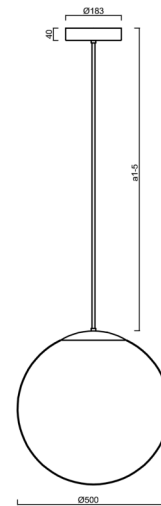

Technical

| | |
|---------------------------|--------------------------------|
| Types of luminaires | Dimmable |
| Mounting type | Suspended - rod |
| Base material | stainless steel steel |
| Shade material | glossy polymethyl methacrylate |
| Base color | polished stainless steel |
| Shade color | white |
| Holding the shade | steel holder |
| Mounting location | ceiling |
| Width | 500 mm |
| Length | 500 mm |
| Height | 500 mm |
| Diameter | ø 500 mm |
| Hinge length | 1000 mm |
| mounting holes (diameter) | 3xø5mm |
| Cable entrance | 2xø16mm |
| Energy Class | D |
| Impact strength | IK06 |
| Operating temperature | from -20°C to +30°C |

Eulum data for calculation programs are available at www.osmont.cz.

Logistic

| | |
|-------------------|----------------------|
| EAN | 8591728027445 |
| Weight NTTO | 4.4 Kg |
| Weight BTTO | 6.3 Kg |
| Number of cartons | 2 pcs |
| Package volume | 0.185 m ³ |
| Package 1 width | 0.52 m |
| Package 1 length | 0.52 m |
| Package 1 height | 0.53 m |
| Warranty* | 60 months |

*The warranty for the batteries is valid for 12 months from the date of purchase.

Installation dimensions:

Additional assortment:

Lampshade

| Product code | Name | Color | Description | Picture | Drawing |
|--------------|------|-------|---------------|---|---------|
| 20603 | PM4 | white | příslušenství |  | |