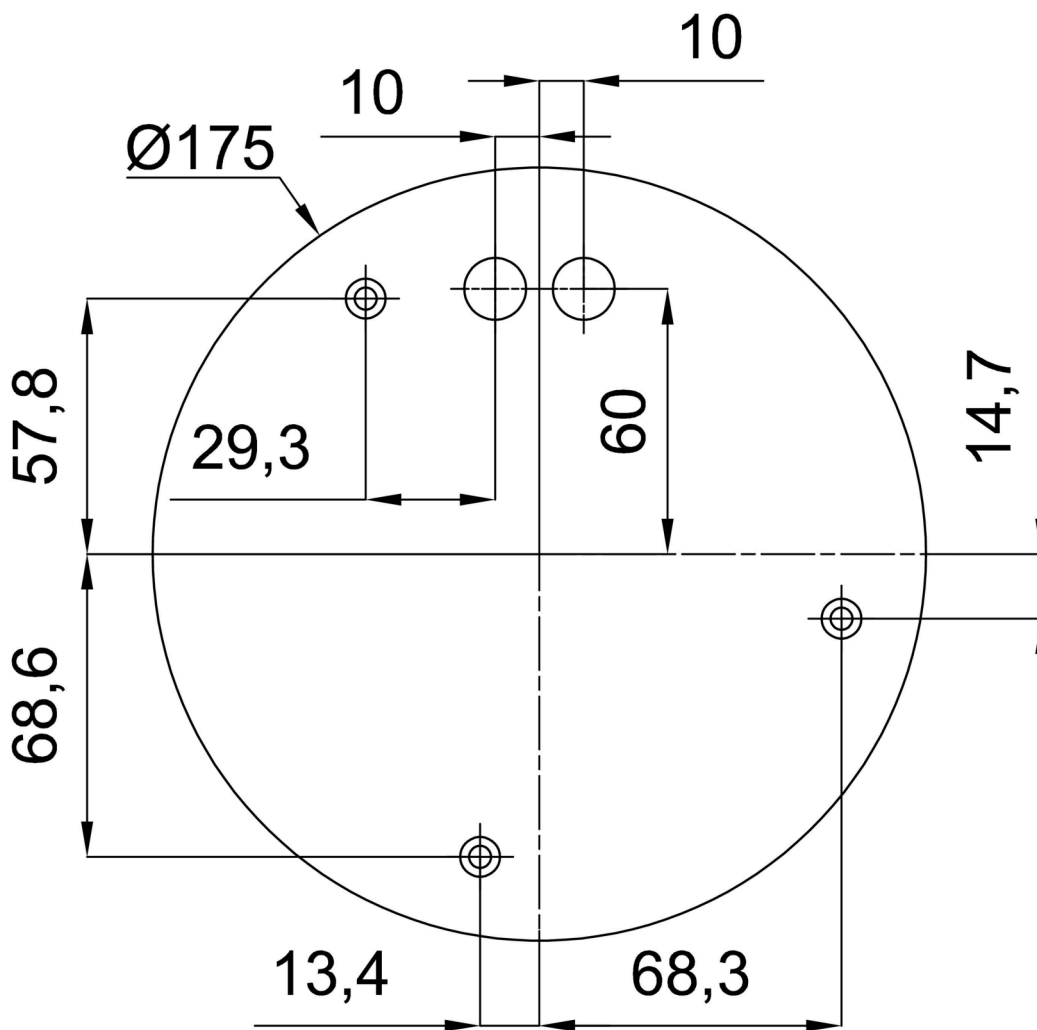

Technical

| | |
|---------------------------|--------------------------------|
| Types of luminaires | Dimmable |
| Mounting type | Suspended - rod |
| Base material | stainless steel steel |
| Shade material | glossy polymethyl methacrylate |
| Base color | polished stainless steel |
| Shade color | white |
| Holding the shade | steel holder |
| Mounting location | ceiling |
| Width | 500 mm |
| Length | 500 mm |
| Height | 500 mm |
| Diameter | ø 500 mm |
| Hinge length | 1000 mm |
| mounting holes (diameter) | 3xø5mm |
| Cable entrance | 2xø16mm |
| Energy Class | D |
| Impact strength | IK06 |
| Operating temperature | from -20°C to +30°C |

Eulum data for calculation programs are available at www.osmont.cz.

Logistic

| | |
|-------------------|----------------------|
| EAN | 8591728027445 |
| Weight NTTO | 4.4 Kg |
| Weight BTTO | 6.3 Kg |
| Number of cartons | 2 pcs |
| Package volume | 0.185 m ³ |
| Package 1 width | 0.52 m |
| Package 1 length | 0.52 m |
| Package 1 height | 0.53 m |
| Warranty* | 60 months |

*The warranty for the batteries is valid for 12 months from the date of purchase.

Installation dimensions:

Additional assortment:

Lampshade

| Product code | Name | Color | Description | Picture | Drawing |
|--------------|------|-------|---------------|---|---------|
| 20603 | PM4 | white | příslušenství |  | |