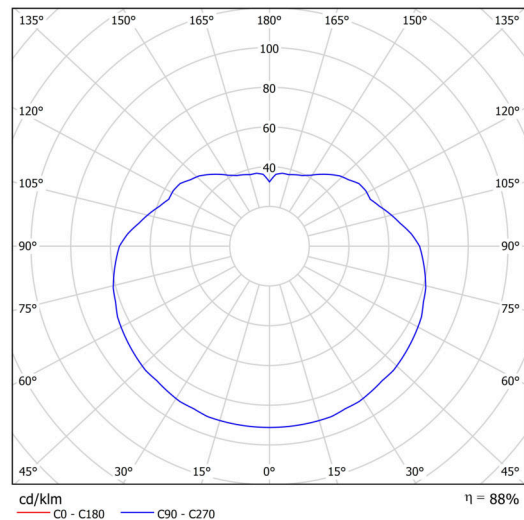

ISIS P4 PM HP

Product code: ISI64164

Type: LED-5L08E950Z11/PM4/a5 NL DALI 3K##

Short description of the luminaire: Stainless steel polished | pendant high-power LED light DALI | PMMA shade | rod pendant 100 cm |

Technical

Types of luminaires	Dimmable
Mounting type	Suspended - rod
Base material	stainless steel steel
Shade material	glossy polymethyl methacrylate
Base color	polished stainless steel
Shade color	white
Holding the shade	steel holder
Mounting location	ceiling
Width	500 mm
Length	500 mm
Height	500 mm
Diameter	ø 500 mm
Hinge length	1000 mm
mounting holes (diameter)	3xø5mm
Cable entrance	2xø16mm
Energy Class	D
Impact strength	IK06
Operating temperature	from -20°C to +30°C

Electric

Power consumption	59 W
Ingress Protection	IP40
Socket	LED modul
terminal block	snap terminal block
Automatic circuit breaker type B10A	15 pcs
Automatic circuit breaker type B16A	25 pcs
Automatic circuit breaker type C10A	26 pcs
Automatic circuit breaker type C16A	42 pcs

Luminous

Lum. flux of luminaire	8100 lm
Lum. flux of light source	9200 lm
Luminaire efficacy	137 lm/W
Temperature	3000 K
Rated life time LED L80/B10	100000 hours
CRI	Ra80
MacAdam	3
Blue light hazard	Risk group 0

Eulum data for calculation programs are available at www.osmont.cz.