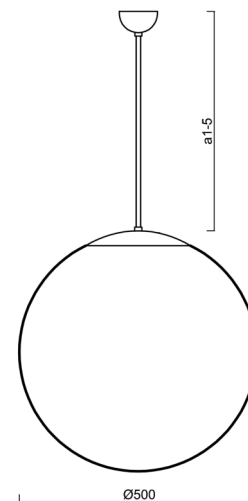

ISIS P4 PM

Product code: ISI63539

Type: Z11/PM4/a4 NB HF**

Short description of the luminaire: Stainless brushed finish | pendant E27 light | microwave HF sensor | PMMA gloss shade

Technical

Types of luminaires	Sensor
Mounting type	Suspended - rod
Base material	stainless steel steel
Shade material	glossy polymethyl methacrylate
Base color	brushed stainless steel
Shade color	white
Holding the shade	steel holder
Mounting location	ceiling
Width	500 mm
Length	500 mm
Height	500 mm
Diameter	ø 500 mm
Hinge length	800 mm
mounting holes (diameter)	none
Installation wire (diameter)	none
Impact strength	IK06
Operating temperature	from -20°C to +30°C

Electric

Power consumption	40 W
Ingress Protection	IP40
Socket	E27
Sensor	HF
terminal block	none

Luminous

Blue light hazard	Risk group 0

Eulum data for calculation programs are available at www.osmont.cz.