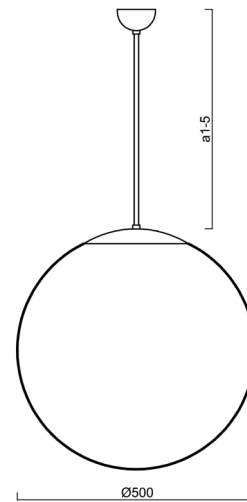

ISIS P4 PM

Product code: ISI63537

Type: Z11/PM4/a2 NB HF**

Short description of the luminaire: Stainless brushed finish | pendant E27 light | microwave HF sensor | PMMA gloss shade

Technical

Types of luminaires	Sensor
Mounting type	Suspended - rod
Base material	stainless steel steel
Shade material	glossy polymethyl methacrylate
Base color	brushed stainless steel
Shade color	white
Holding the shade	steel holder
Mounting location	ceiling
Width	500 mm
Length	500 mm
Height	500 mm
Diameter	ø 500 mm
Hinge length	400 mm
mounting holes (diameter)	none
Installation wire (diameter)	none
Impact strength	IK06
Operating temperature	from -20°C to +30°C

Electric

Power consumption	40 W
Ingress Protection	IP40
Socket	E27
Sensor	HF
terminal block	none

Luminous

Blue light hazard	Risk group 0

Eulum data for calculation programs are available at www.osmont.cz.