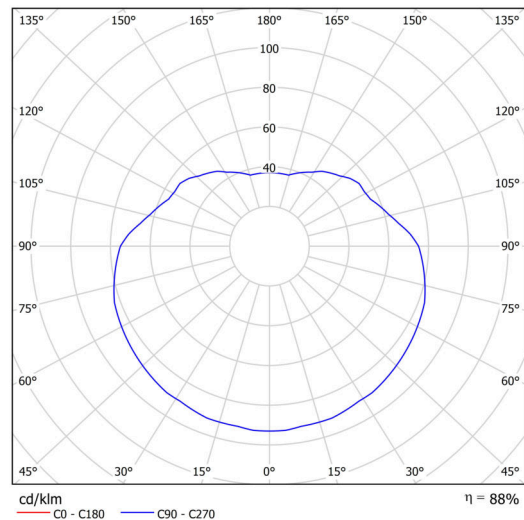

ISIS P4 PM

Product code: ISI63537

Type: Z11/PM4/a2 NB HF**

Short description of the luminaire: Stainless brushed finish | pendant E27 light | microwave HF sensor | PMMA gloss shade

Technical

Types of luminaires	Sensor
Mounting type	Suspended - rod
Base material	stainless steel steel
Shade material	glossy polymethyl methacrylate
Base color	brushed stainless steel
Shade color	white
Holding the shade	steel holder
Mounting location	ceiling
Width	500 mm
Length	500 mm
Height	500 mm
Diameter	ø 500 mm
Hinge length	400 mm
mounting holes (diameter)	none
Installation wire (diameter)	none
Impact strength	IK06
Operating temperature	from -20°C to +30°C

Electric

Power consumption	40 W
Ingress Protection	IP40
Socket	E27
Sensor	HF
terminal block	none

Luminous

Blue light hazard	Risk group 0

Eulum data for calculation programs are available at www.osmont.cz.