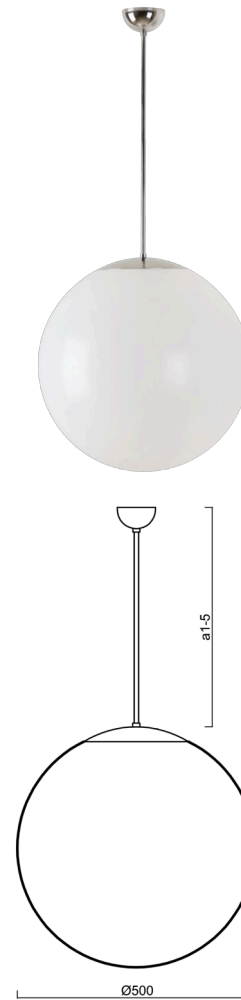

ISIS P4 PM

Product code: ISI63535

Type: Z11/PM4/a5 NL HF**

Short description of the luminaire: Stainless polished finish | pendant E27 light | microwave HF sensor | PMMA gloss shade

Technical

Types of luminaires	Sensor
Mounting type	Suspended - rod
Base material	stainless steel steel
Shade material	glossy polymethyl methacrylate
Base color	polished stainless steel
Shade color	white
Holding the shade	steel holder
Mounting location	ceiling
Width	500 mm
Length	500 mm
Height	500 mm
Diameter	Ø 500 mm
Hinge length	1000 mm
mounting holes (diameter)	none
Installation wire (diameter)	none
Impact strength	IK06
Operating temperature	from -20°C to +30°C

Electric

Power consumption	40 W
Ingress Protection	IP40
Socket	E27
Sensor	HF
terminal block	none

Luminous

Blue light hazard	Risk group 0

Eulum data for calculation programs are available at www.osmont.cz.