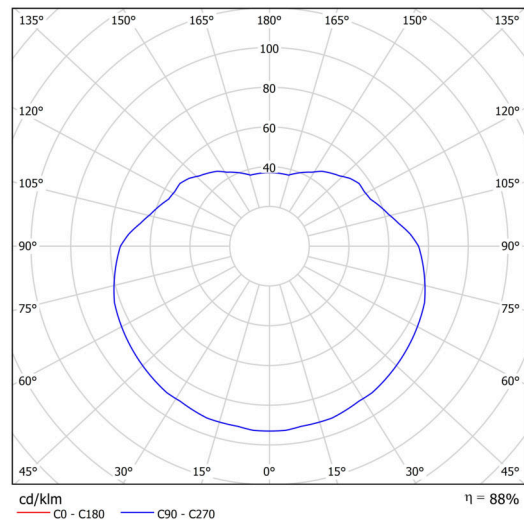

ISIS P4 PM

Product code: ISI63535

Type: Z11/PM4/a5 NL HF**

Short description of the luminaire: Stainless polished finish | pendant E27 light | microwave HF sensor | PMMA gloss shade

Technical

Types of luminaires	Sensor
Mounting type	Suspended - rod
Base material	stainless steel steel
Shade material	glossy polymethyl methacrylate
Base color	polished stainless steel
Shade color	white
Holding the shade	steel holder
Mounting location	ceiling
Width	500 mm
Length	500 mm
Height	500 mm
Diameter	Ø 500 mm
Hinge length	1000 mm
mounting holes (diameter)	none
Installation wire (diameter)	none
Impact strength	IK06
Operating temperature	from -20°C to +30°C

Electric

Power consumption	40 W
Ingress Protection	IP40
Socket	E27
Sensor	HF
terminal block	none

Luminous

Blue light hazard	Risk group 0

Eulum data for calculation programs are available at www.osmont.cz.