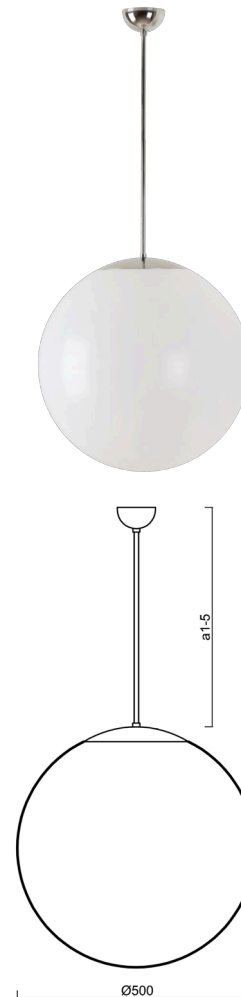

ISIS P4 PM

Product code: ISI63533

Type: Z11/PM4/a3 NL HF**

Short description of the luminaire: Stainless polished finish | pendant E27 light | microwave HF sensor | PMMA gloss shade

Technical

Types of luminaires	Sensor
Mounting type	Suspended - rod
Base material	stainless steel steel
Shade material	glossy polymethyl methacrylate
Base color	polished stainless steel
Shade color	white
Holding the shade	steel holder
Mounting location	ceiling
Width	500 mm
Length	500 mm
Height	500 mm
Diameter	ø 500 mm
Hinge length	600 mm
mounting holes (diameter)	none
Installation wire (diameter)	none
Impact strength	IK06
Operating temperature	from -20°C to +30°C

Electric

Power consumption	40 W
Ingress Protection	IP40
Socket	E27
Sensor	HF
terminal block	none

Luminous

Blue light hazard	Risk group 0

Eulum data for calculation programs are available at www.osmont.cz.