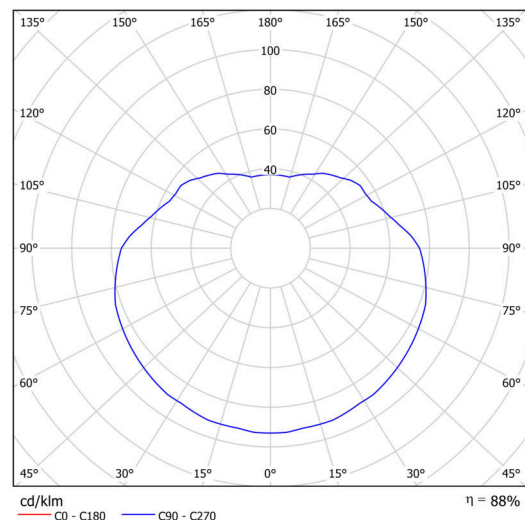

ISIS P4 PM

Product code: ISI63533

Type: Z11/PM4/a3 NL HF**

Short description of the luminaire: Stainless polished finish | pendant E27 light | microwave HF sensor | PMMA gloss shade

Technical

Types of luminaires	Sensor
Mounting type	Suspended - rod
Base material	stainless steel steel
Shade material	glossy polymethyl methacrylate
Base color	polished stainless steel
Shade color	white
Holding the shade	steel holder
Mounting location	ceiling
Width	500 mm
Length	500 mm
Height	500 mm
Diameter	ø 500 mm
Hinge length	600 mm
mounting holes (diameter)	none
Installation wire (diameter)	none
Impact strength	IK06
Operating temperature	from -20°C to +30°C

Electric

Power consumption	40 W
Ingress Protection	IP40
Socket	E27
Sensor	HF
terminal block	none

Luminous

Blue light hazard	Risk group 0

Eulum data for calculation programs are available at www.osmont.cz.