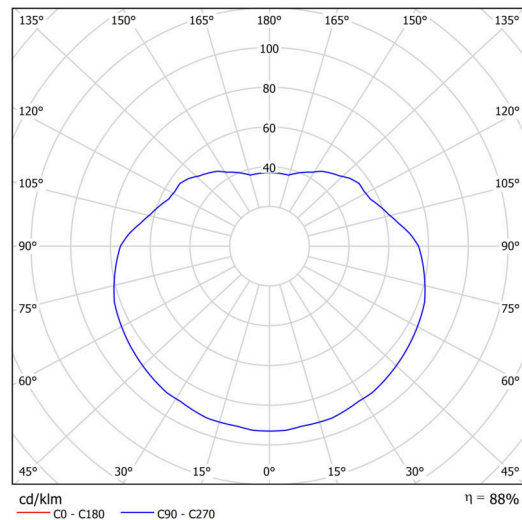

ISIS P4 PM

Product code: ISI63531

Type: Z11/PM4/a1 NL HF**

Short description of the luminaire: Stainless polished finish | pendant E27 light | microwave HF sensor | PMMA gloss shade

Technical

Types of luminaires	Sensor
Mounting type	Suspended - rod
Base material	stainless steel steel
Shade material	glossy polymethyl methacrylate
Base color	polished stainless steel
Shade color	white
Holding the shade	steel holder
Mounting location	ceiling
Width	500 mm
Length	500 mm
Height	500 mm
Diameter	ø 500 mm
Hinge length	200 mm
mounting holes (diameter)	none
Installation wire (diameter)	none
Impact strength	IK06
Operating temperature	from -20°C to +30°C

Electric

Power consumption	40 W
Ingress Protection	IP40
Socket	E27
Sensor	HF
terminal block	none

Luminous

Blue light hazard	Risk group 0

Eulum data for calculation programs are available at www.osmont.cz.