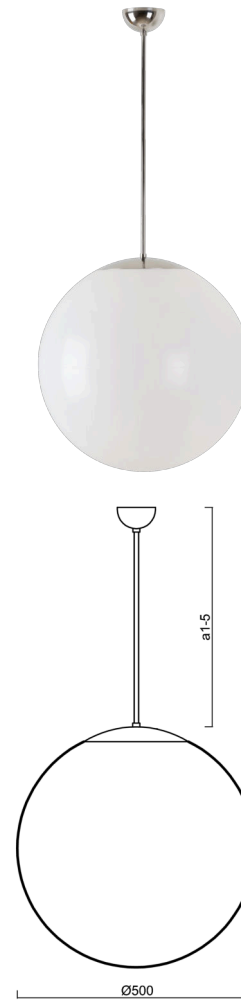

ISIS P4 PM

Product code: ISI63531

Type: Z11/PM4/a1 NL HF**

Short description of the luminaire: Stainless polished finish | pendant E27 light | microwave HF sensor | PMMA gloss shade

Technical

Types of luminaires	Sensor
Mounting type	Suspended - rod
Base material	stainless steel steel
Shade material	glossy polymethyl methacrylate
Base color	polished stainless steel
Shade color	white
Holding the shade	steel holder
Mounting location	ceiling
Width	500 mm
Length	500 mm
Height	500 mm
Diameter	ø 500 mm
Hinge length	200 mm
mounting holes (diameter)	none
Installation wire (diameter)	none
Impact strength	IK06
Operating temperature	from -20°C to +30°C

Electric

Power consumption	40 W
Ingress Protection	IP40
Socket	E27
Sensor	HF
terminal block	none

Luminous

Blue light hazard	Risk group 0

Eulum data for calculation programs are available at www.osmont.cz.