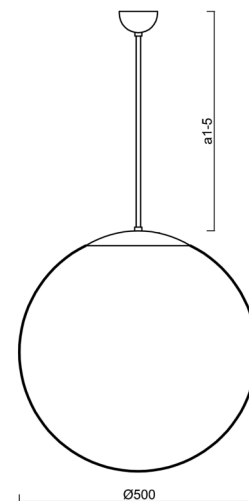

## Technical

Types of luminaires	Sensor
Mounting type	Suspended - rod
Base material	steel
Shade material	glossy polymethyl methacrylate
Base color	black Ral9005
Shade color	white
Holding the shade	steel holder
Mounting location	ceiling
Width	500 mm
Length	500 mm
Height	500 mm
Diameter	ø 500 mm
Hinge length	600 mm
mounting holes (diameter)	none
Installation wire (diameter)	none
Impact strength	IK06
Operating temperature	from -20°C to +30°C

## Luminous

Blue light hazard	Risk group 0
-------------------	--------------

Eulum data for calculation programs are available at [www.osmont.cz](http://www.osmont.cz).

Logistic

EAN	8591728022839
Weight NTTO	3.2 Kg
Weight BTTO	4.1 Kg
Number of cartons	2 pcs
Package volume	0.171 m <sup>3</sup>
Package 1 width	0.52 m
Package 1 length	0.52 m
Package 1 height	0.53 m
Warranty*	60 months