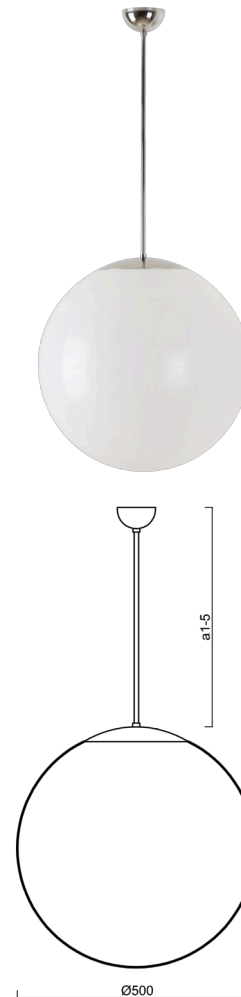

ISIS P4 PM

Product code: ISI63511

Type: Z11/PM4/a2 NL HF**

Short description of the luminaire: Stainless polished finish | pendant E27 light | microwave HF sensor | PMMA gloss shade

Technical

Types of luminaires	Sensor
Mounting type	Suspended - rod
Base material	stainless steel steel
Shade material	glossy polymethyl methacrylate
Base color	polished stainless steel
Shade color	white
Holding the shade	steel holder
Mounting location	ceiling
Width	500 mm
Length	500 mm
Height	500 mm
Diameter	Ø 500 mm
Hinge length	400 mm
mounting holes (diameter)	none
Installation wire (diameter)	none
Impact strength	IK06
Operating temperature	from -20°C to +30°C

Electric

Power consumption	40 W
Ingress Protection	IP40
Socket	E27
Sensor	HF
terminal block	none

Luminous

Blue light hazard	Risk group 0

Eulum data for calculation programs are available at www.osmont.cz.