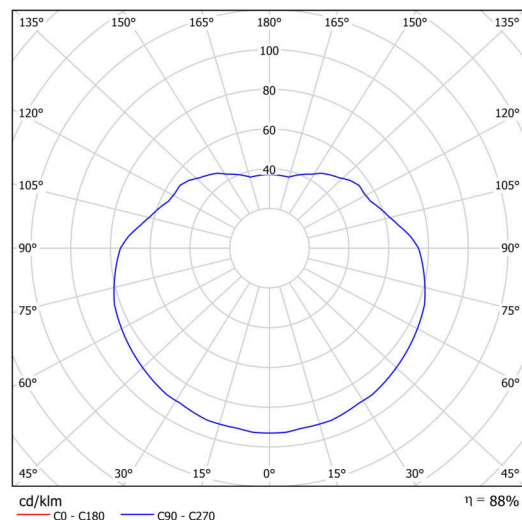

ISIS P4 PM

Product code: ISI63511

Type: Z11/PM4/a2 NL HF**

Short description of the luminaire: Stainless polished finish | pendant E27 light | microwave HF sensor | PMMA gloss shade

Technical

Types of luminaires	Sensor
Mounting type	Suspended - rod
Base material	stainless steel steel
Shade material	glossy polymethyl methacrylate
Base color	polished stainless steel
Shade color	white
Holding the shade	steel holder
Mounting location	ceiling
Width	500 mm
Length	500 mm
Height	500 mm
Diameter	Ø 500 mm
Hinge length	400 mm
mounting holes (diameter)	none
Installation wire (diameter)	none
Impact strength	IK06
Operating temperature	from -20°C to +30°C

Electric

Power consumption	40 W
Ingress Protection	IP40
Socket	E27
Sensor	HF
terminal block	none

Luminous

Blue light hazard	Risk group 0

Eulum data for calculation programs are available at www.osmont.cz.