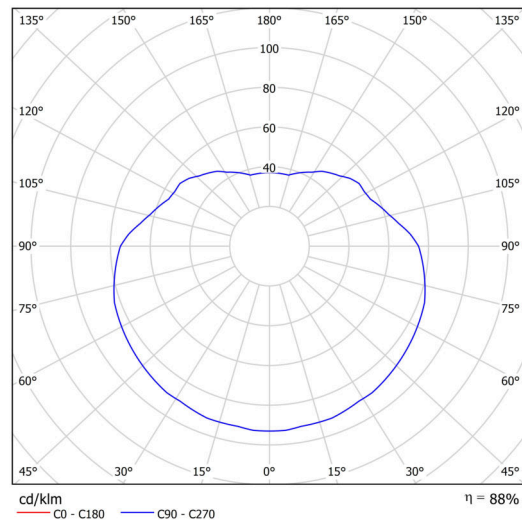

ISIS P4 PM

Product code: ISI63507

Type: Z11/PM4/a3 MS HF**

Short description of the luminaire: Brass polished finish | pendant E27 light | microwave HF sensor | PMMA gloss shade

Technical

Types of luminaires	Sensor
Mounting type	Suspended - rod
Base material	brass
Shade material	glossy polymethyl methacrylate
Base color	polished brass
Shade color	white
Holding the shade	steel holder
Mounting location	ceiling
Width	500 mm
Length	500 mm
Height	500 mm
Diameter	ø 500 mm
Hinge length	600 mm
mounting holes (diameter)	none
Installation wire (diameter)	none
Impact strength	IK06
Operating temperature	from -20°C to +30°C

Electric

Power consumption	40 W
Ingress Protection	IP40
Socket	E27
Sensor	HF
terminal block	none

Luminous

Blue light hazard	Risk group 0

Eulum data for calculation programs are available at www.osmont.cz.