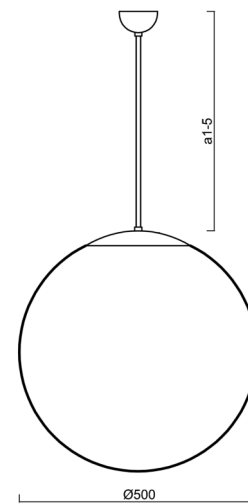

ISIS P4 PM

Product code: ISI63507

Type: Z11/PM4/a3 MS HF**

Short description of the luminaire: Brass polished finish | pendant E27 light | microwave HF sensor | PMMA gloss shade

Technical

Types of luminaires	Sensor
Mounting type	Suspended - rod
Base material	brass
Shade material	glossy polymethyl methacrylate
Base color	polished brass
Shade color	white
Holding the shade	steel holder
Mounting location	ceiling
Width	500 mm
Length	500 mm
Height	500 mm
Diameter	ø 500 mm
Hinge length	600 mm
mounting holes (diameter)	none
Installation wire (diameter)	none
Impact strength	IK06
Operating temperature	from -20°C to +30°C

Electric

Power consumption	40 W
Ingress Protection	IP40
Socket	E27
Sensor	HF
terminal block	none

Luminous

Blue light hazard	Risk group 0

Eulum data for calculation programs are available at www.osmont.cz.