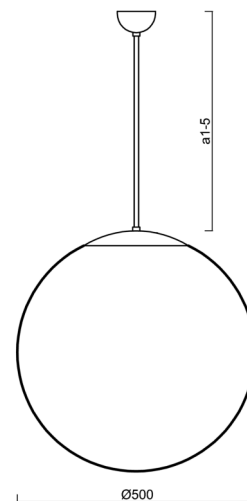

ISIS P4 PM

Product code: ISI63272

Type: Z11/PM4/a3 NB**

Short description of the luminaire: Stainless brushed pendant E27 light ON/OFF and PMMA shade.

Technical

Types of luminaires	Classic on/off
Mounting type	Suspended - rod
Base material	stainless steel steel
Shade material	glossy polymethyl methacrylate
Base color	brushed stainless steel
Shade color	white
Holding the shade	steel holder
Mounting location	ceiling
Width	500 mm
Length	500 mm
Height	500 mm
Diameter	ø 500 mm
Hinge length	600 mm
mounting holes (diameter)	none
Installation wire (diameter)	none
Impact strength	IK06
Operating temperature	from -20°C to +30°C

Electric

Voltage type	AC
AC voltage	220 - 240 V
Power consumption	40 W
Ingress Protection	IP40
Socket	E27
terminal block	none

Luminous

Blue light hazard	Risk group 0

Eulum data for calculation programs are available at www.osmont.cz.