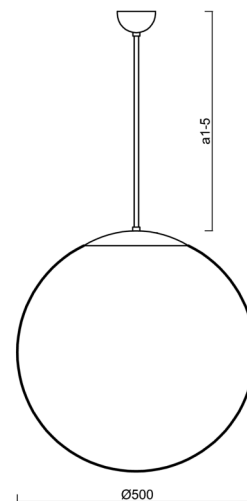

ISIS P4 PM

Product code: ISI63271

Type: Z11/PM4/a2 NB**

Short description of the luminaire: Stainless brushed pendant E27 light ON/OFF and PMMA shade.

Technical

Types of luminaires	Classic on/off
Mounting type	Suspended - rod
Base material	stainless steel steel
Shade material	glossy polymethyl methacrylate
Base color	brushed stainless steel
Shade color	white
Holding the shade	steel holder
Mounting location	ceiling
Width	500 mm
Length	500 mm
Height	500 mm
Diameter	ø 500 mm
Hinge length	400 mm
mounting holes (diameter)	none
Installation wire (diameter)	none
Impact strength	IK06
Operating temperature	from -20°C to +30°C

Electric

Voltage type	AC
AC voltage	220 - 240 V
Power consumption	40 W
Ingress Protection	IP40
Socket	E27
terminal block	none

Luminous

Blue light hazard	Risk group 0

Eulum data for calculation programs are available at www.osmont.cz.