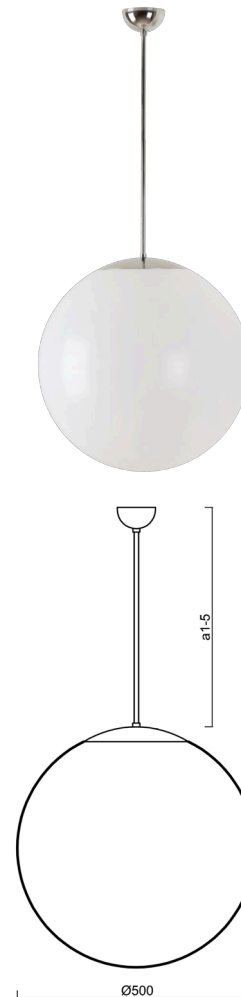

ISIS P4 PM

Product code: ISI63269

Type: Z11/PM4/a5 NL**

Short description of the luminaire: Stainless polished pendant E27 light ON/OFF and PMMA shade.

Technical

Types of luminaires	Classic on/off
Mounting type	Suspended - rod
Base material	stainless steel steel
Shade material	glossy polymethyl methacrylate
Base color	polished stainless steel
Shade color	white
Holding the shade	steel holder
Mounting location	ceiling
Width	500 mm
Length	500 mm
Height	500 mm
Diameter	ø 500 mm
Hinge length	1000 mm
mounting holes (diameter)	none
Installation wire (diameter)	none
Impact strength	IK06
Operating temperature	from -20°C to +30°C

Electric

Voltage type	AC
AC voltage	220 - 240 V
Power consumption	40 W
Ingress Protection	IP40
Socket	E27
terminal block	none

Luminous

Blue light hazard	Risk group 0

Eulum data for calculation programs are available at www.osmont.cz.