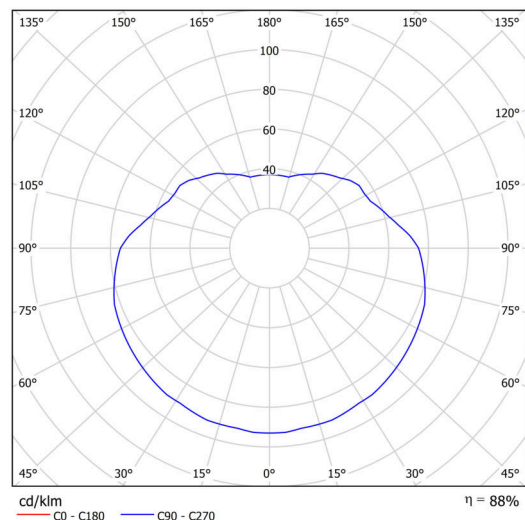

ISIS P4 PM

Product code: ISI63269

Type: Z11/PM4/a5 NL**

Short description of the luminaire: Stainless polished pendant E27 light ON/OFF and PMMA shade.

Technical

Types of luminaires	Classic on/off
Mounting type	Suspended - rod
Base material	stainless steel steel
Shade material	glossy polymethyl methacrylate
Base color	polished stainless steel
Shade color	white
Holding the shade	steel holder
Mounting location	ceiling
Width	500 mm
Length	500 mm
Height	500 mm
Diameter	ø 500 mm
Hinge length	1000 mm
mounting holes (diameter)	none
Installation wire (diameter)	none
Impact strength	IK06
Operating temperature	from -20°C to +30°C

Electric

Voltage type	AC
AC voltage	220 - 240 V
Power consumption	40 W
Ingress Protection	IP40
Socket	E27
terminal block	none

Luminous

Blue light hazard	Risk group 0

Eulum data for calculation programs are available at www.osmont.cz.