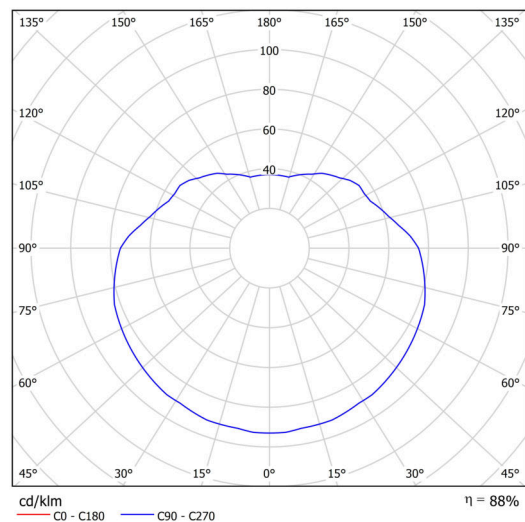

ISIS P4 PM

Product code: ISI63267

Type: Z11/PM4/a3 NL**

Short description of the luminaire: Stainless polished pendant E27 light ON/OFF and PMMA shade.

Technical

Types of luminaires	Classic on/off
Mounting type	Suspended - rod
Base material	stainless steel steel
Shade material	glossy polymethyl methacrylate
Base color	polished stainless steel
Shade color	white
Holding the shade	steel holder
Mounting location	ceiling
Width	500 mm
Length	500 mm
Height	500 mm
Diameter	ø 500 mm
Hinge length	600 mm
mounting holes (diameter)	none
Installation wire (diameter)	none
Impact strength	IK06
Operating temperature	from -20°C to +30°C

Electric

Voltage type	AC
AC voltage	220 - 240 V
Power consumption	40 W
Ingress Protection	IP40
Socket	E27
terminal block	none

Luminous

Blue light hazard	Risk group 0

Eulum data for calculation programs are available at www.osmont.cz.