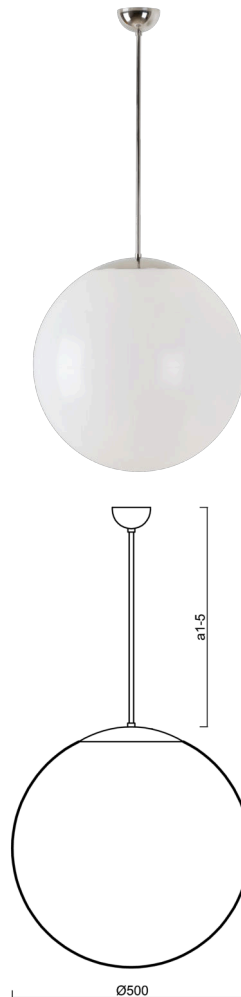

ISIS P4 PM

Product code: ISI63267

Type: Z11/PM4/a3 NL**

Short description of the luminaire: Stainless polished pendant E27 light ON/OFF and PMMA shade.

Technical

Types of luminaires	Classic on/off
Mounting type	Suspended - rod
Base material	stainless steel steel
Shade material	glossy polymethyl methacrylate
Base color	polished stainless steel
Shade color	white
Holding the shade	steel holder
Mounting location	ceiling
Width	500 mm
Length	500 mm
Height	500 mm
Diameter	ø 500 mm
Hinge length	600 mm
mounting holes (diameter)	none
Installation wire (diameter)	none
Impact strength	IK06
Operating temperature	from -20°C to +30°C

Electric

Voltage type	AC
AC voltage	220 - 240 V
Power consumption	40 W
Ingress Protection	IP40
Socket	E27
terminal block	none

Luminous

Blue light hazard	Risk group 0

Eulum data for calculation programs are available at www.osmont.cz.