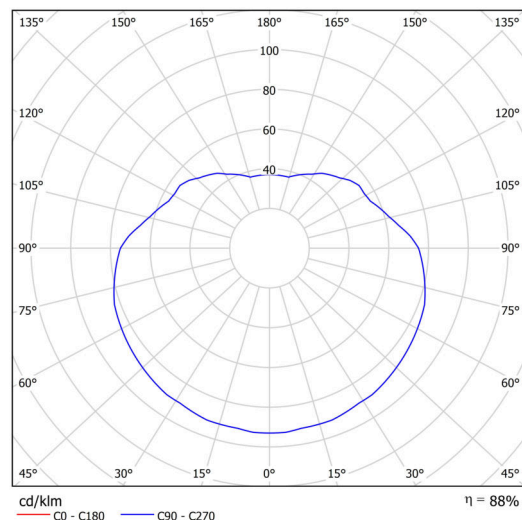

ISIS P4 PM

Product code: ISI63265

Type: Z11/PM4/a1 NL**

Short description of the luminaire: Stainless polished pendant E27 light ON/OFF and PMMA shade.

Technical

Types of luminaires	Classic on/off
Mounting type	Suspended - rod
Base material	stainless steel steel
Shade material	glossy polymethyl methacrylate
Base color	polished stainless steel
Shade color	white
Holding the shade	steel holder
Mounting location	ceiling
Width	500 mm
Length	500 mm
Height	500 mm
Diameter	ø 500 mm
Hinge length	200 mm
mounting holes (diameter)	none
Installation wire (diameter)	none
Impact strength	IK06
Operating temperature	from -20°C to +30°C

Electric

Voltage type	AC
AC voltage	220 - 240 V
Power consumption	40 W
Ingress Protection	IP40
Socket	E27
terminal block	none

Luminous

Blue light hazard	Risk group 0

Eulum data for calculation programs are available at www.osmont.cz.