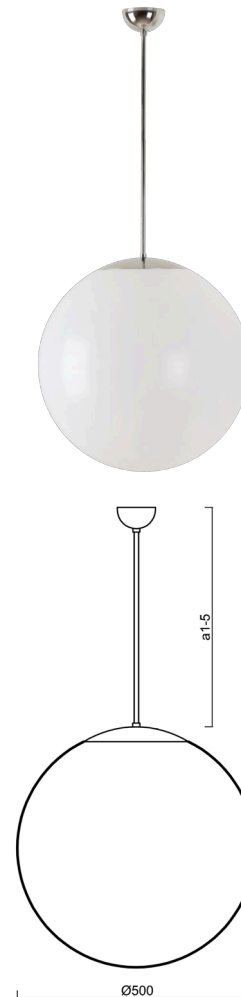

ISIS P4 PM

Product code: ISI63265

Type: Z11/PM4/a1 NL**

Short description of the luminaire: Stainless polished pendant E27 light ON/OFF and PMMA shade.

Technical

Types of luminaires	Classic on/off
Mounting type	Suspended - rod
Base material	stainless steel steel
Shade material	glossy polymethyl methacrylate
Base color	polished stainless steel
Shade color	white
Holding the shade	steel holder
Mounting location	ceiling
Width	500 mm
Length	500 mm
Height	500 mm
Diameter	ø 500 mm
Hinge length	200 mm
mounting holes (diameter)	none
Installation wire (diameter)	none
Impact strength	IK06
Operating temperature	from -20°C to +30°C

Electric

Voltage type	AC
AC voltage	220 - 240 V
Power consumption	40 W
Ingress Protection	IP40
Socket	E27
terminal block	none

Luminous

Blue light hazard	Risk group 0

Eulum data for calculation programs are available at www.osmont.cz.