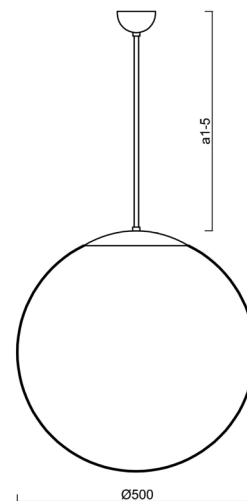

## Technical

Types of luminaires	Classic on/off
Mounting type	Suspended - rod
Base material	brass
Shade material	glossy polymethyl methacrylate
Base color	polished brass
Shade color	white
Holding the shade	steel holder
Mounting location	ceiling
Width	500 mm
Length	500 mm
Height	500 mm
Diameter	ø 500 mm
Hinge length	800 mm
mounting holes (diameter)	none
Installation wire (diameter)	none
Impact strength	IK06
Operating temperature	from -20°C to +30°C

## Luminous

Blue light hazard	Risk group 0
-------------------	--------------

Eulum data for calculation programs are available at [www.osmont.cz](http://www.osmont.cz).

Logistic

EAN	8591728632632
Weight NTTO	3.3 Kg
Weight BTTO	4.2 Kg
Number of cartons	2 pcs
Package volume	0.178 m <sup>3</sup>
Package 1 width	0.52 m
Package 1 length	0.52 m
Package 1 height	0.53 m
Warranty*	60 months