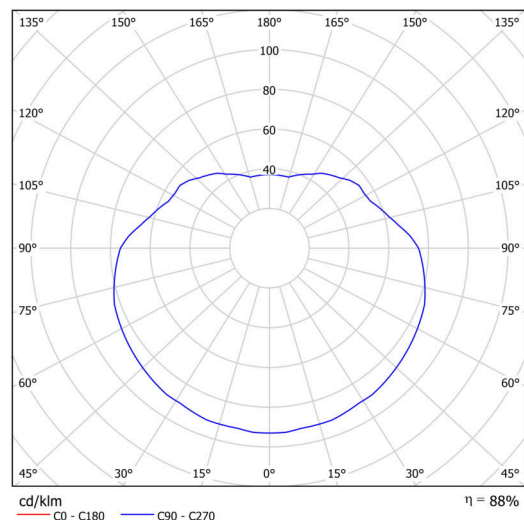

ISIS P4 PM

Product code: ISI63263

Type: Z11/PM4/a4 MS**

Short description of the luminaire: Brass pendant E27 light ON/OFF and PMMA shade.

Technical

Types of luminaires	Classic on/off
Mounting type	Suspended - rod
Base material	brass
Shade material	glossy polymethyl methacrylate
Base color	polished brass
Shade color	white
Holding the shade	steel holder
Mounting location	ceiling
Width	500 mm
Length	500 mm
Height	500 mm
Diameter	ø 500 mm
Hinge length	800 mm
mounting holes (diameter)	none
Installation wire (diameter)	none
Impact strength	IK06
Operating temperature	from -20°C to +30°C

Electric

Voltage type	AC
AC voltage	220 - 240 V
Power consumption	40 W
Ingress Protection	IP40
Socket	E27
terminal block	none

Luminous

Blue light hazard	Risk group 0

Eulum data for calculation programs are available at www.osmont.cz.