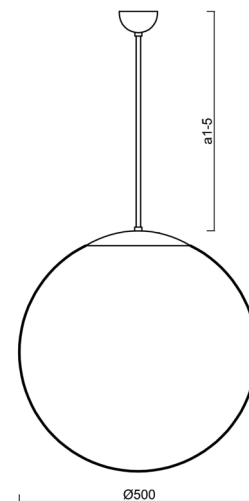

## Technical

Types of luminaires	Classic on/off
Mounting type	Suspended - rod
Base material	steel
Shade material	glossy polymethyl methacrylate
Base color	black Ral9005
Shade color	white
Holding the shade	steel holder
Mounting location	ceiling
Width	500 mm
Length	500 mm
Height	500 mm
Diameter	ø 500 mm
Hinge length	600 mm
mounting holes (diameter)	none
Installation wire (diameter)	none
Impact strength	IK06
Operating temperature	from -20°C to +30°C

## Luminous

Blue light hazard	Risk group 0
-------------------	--------------

Eulum data for calculation programs are available at [www.osmont.cz](http://www.osmont.cz).

Logistic

EAN	8591728632571
Weight NTTO	3.2 Kg
Weight BTTO	4.1 Kg
Number of cartons	2 pcs
Package volume	0.171 m <sup>3</sup>
Package 1 width	0.52 m
Package 1 length	0.52 m
Package 1 height	0.53 m
Warranty*	60 months